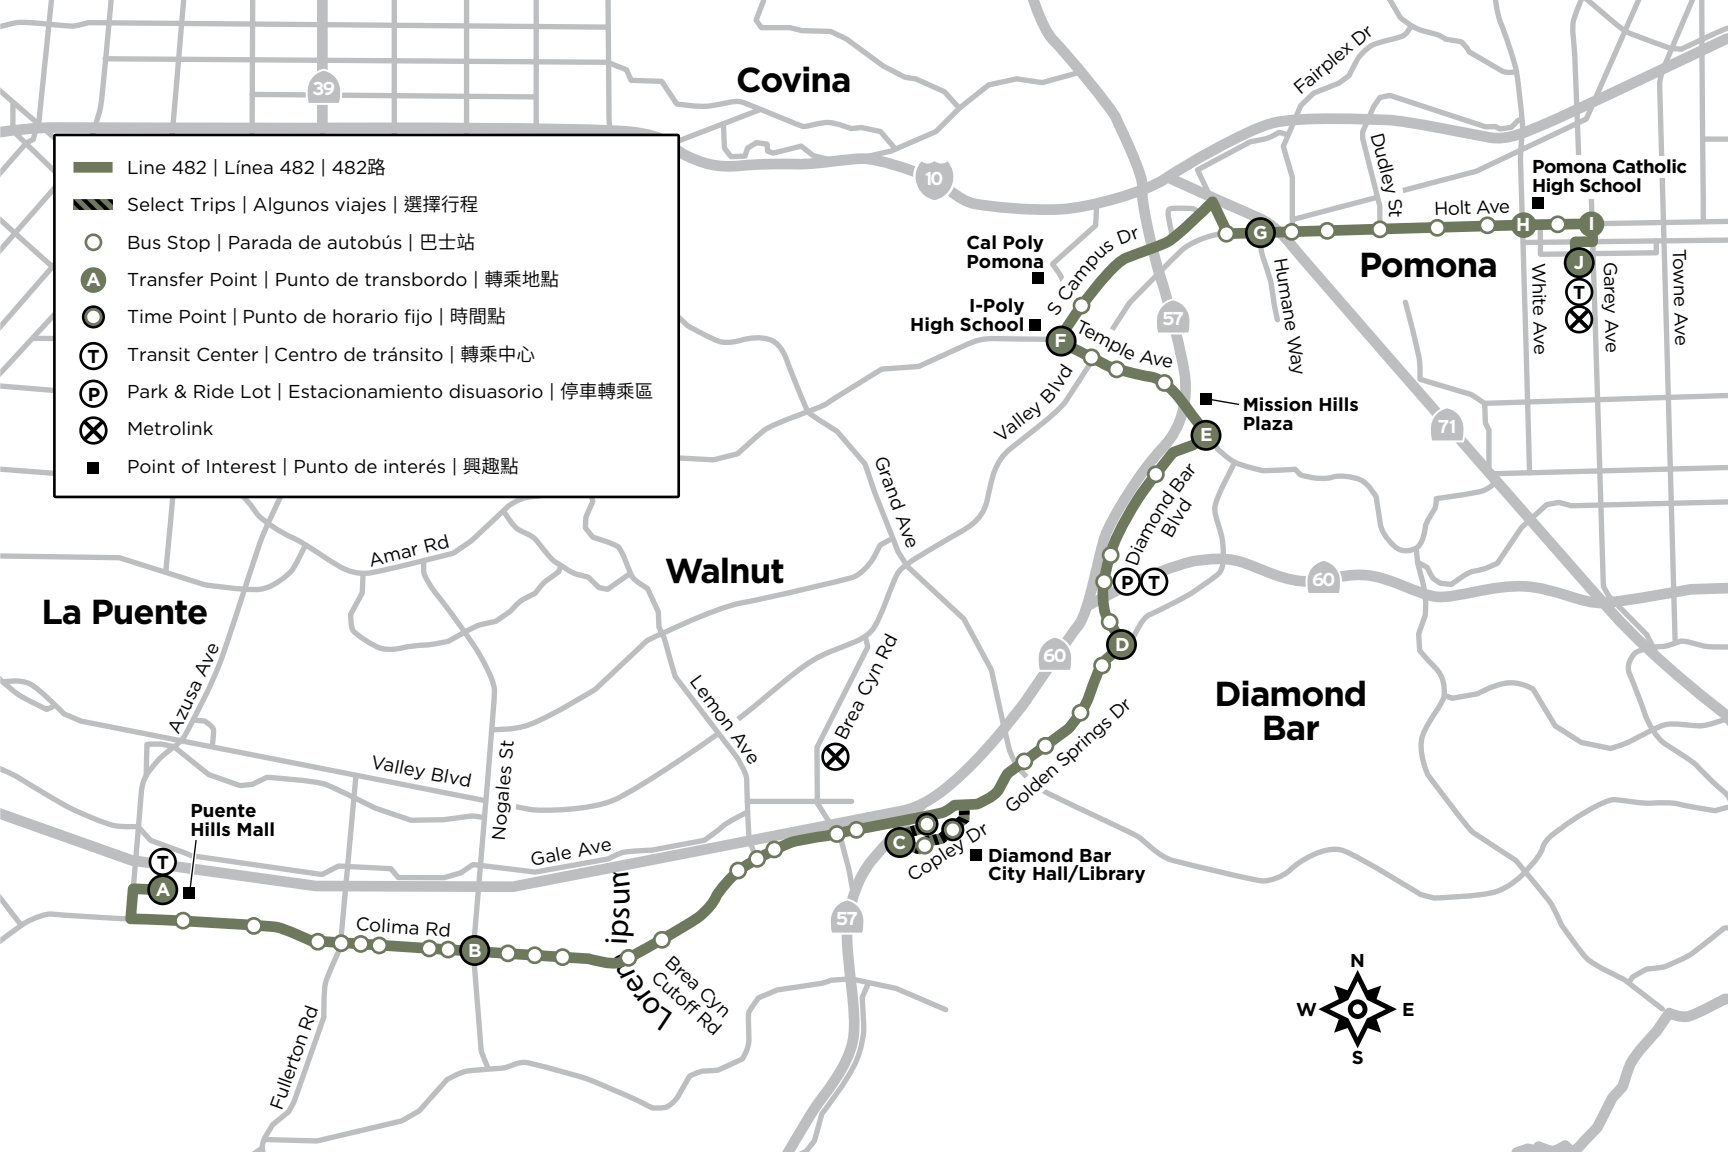

- Line 482 | Línea 482 | 482路
- Select Trips | Algunos viajes | 選擇行程
- Bus Stop | Parada de autobús | 巴士站
- Transfer Point | Punto de transbordo | 轉乘地點
- Time Point | Punto de horario fijo | 時間點
- Transit Center | Centro de tránsito | 轉乘中心
- Park & Ride Lot | Estacionamiento disuasorio | 停車轉乘區
- Metrolink
- Point of Interest | Punto de interés | 興趣點