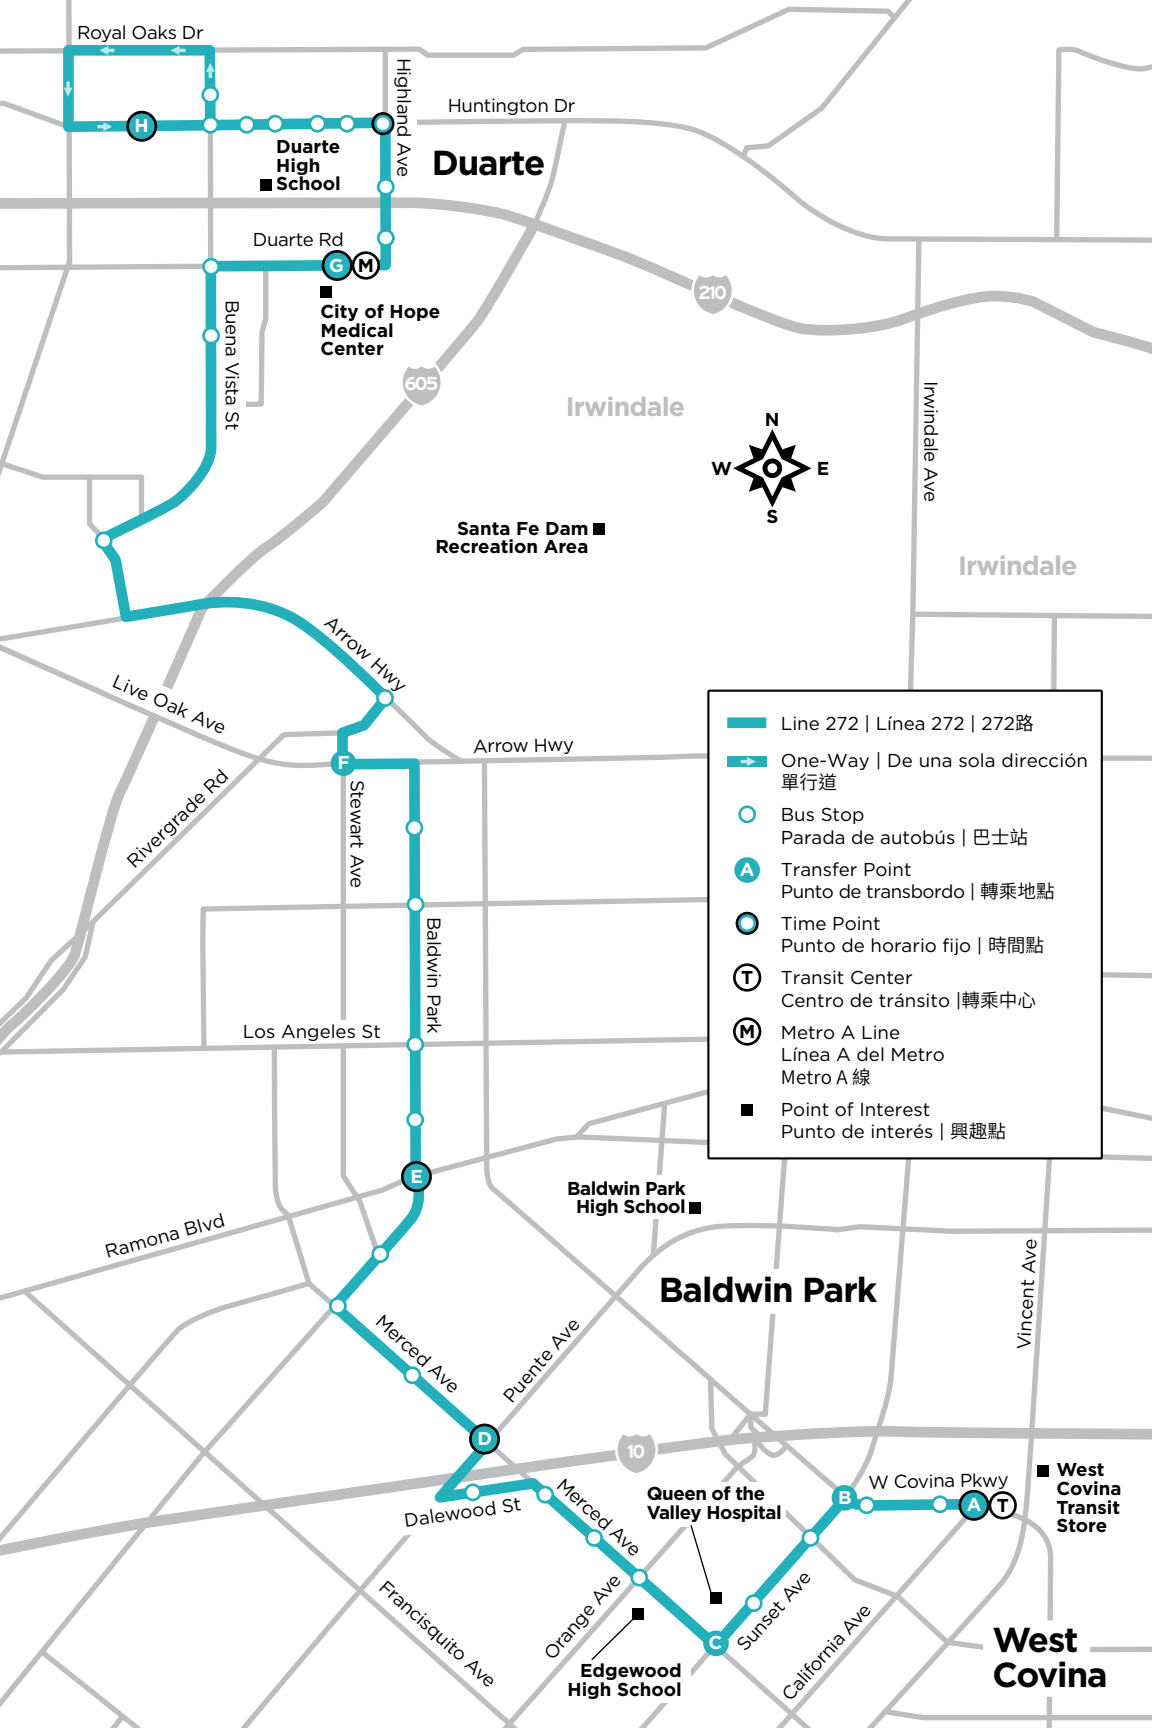

Royal Oaks Dr

H

Duarte High School

Highland Ave

Duarte

Huntington Dr

Duarte Rd

City of Hope Medical Center

G M

Buena Vista St

210

605

Irwindale

Irwindale Ave

Irwindale

Santa Fe Dam Recreation Area

Arrow Hwy

Live Oak Ave

Arrow Hwy

F

Rivergrade Rd

Stewart Ave

Baldwin Park

Los Angeles St

T

M

Metro A Line
Línea A del Metro
Metro A 線

Point of Interest
Punto de interés | 興趣點

Ramona Blvd

Baldwin Park High School

Baldwin Park

Merced Ave

Puente Ave

Vincent Ave

10

Dalewood St

Queen of the Valley Hospital

W Covina Pkwy

West Covina Transit Store

Merced Ave

Edgewood High School

Francisquito Ave

Orange Ave

Sunset Ave

California Ave

West Covina