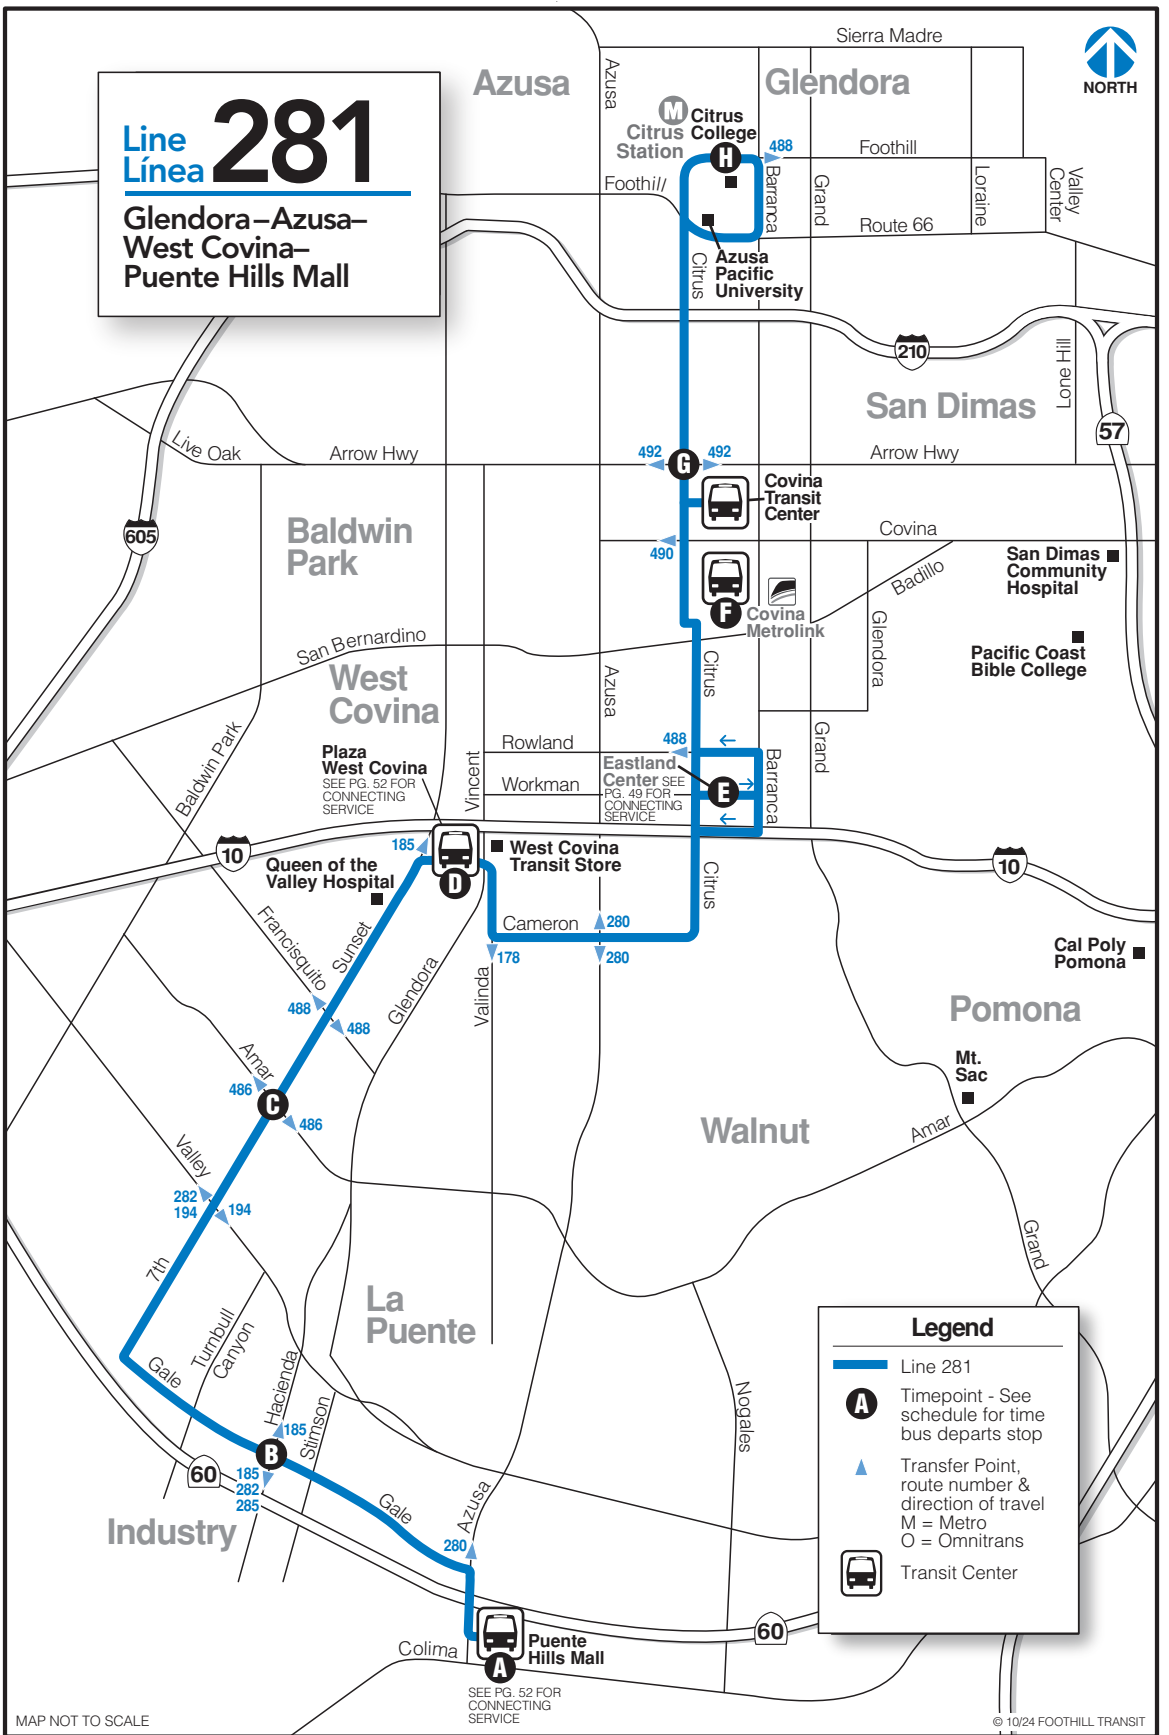

# Line 281

Glendora–Azusa–  
West Covina–  
Puente Hills Mall

MAP NOT TO SCALE

SEE PG. 52 FOR  
CONNECTING  
SERVICE

© 10/24 FOOTHILL TRANSIT

**WEEKDAY  
ENTRE SEMANA**

## NORTHBOUND/EN DIRECCIÓN NORTE