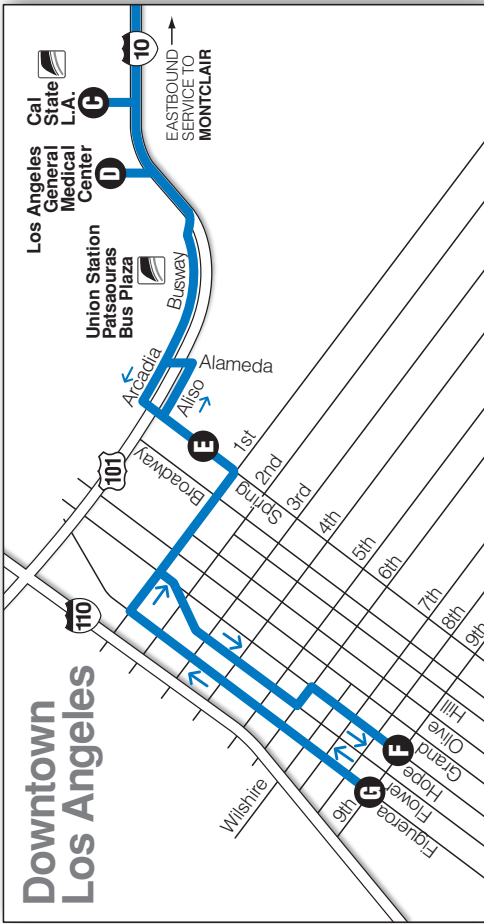

Line 699
Linea
Express Service—Montclair Transit Center—Fairplex Park & Ride—Downtown Los Angeles

MAP NOT TO SCALE

Legend

- Line 699
- Timepoint - See schedule for time bus departs stop
- Transfer Point, route number & direction of travel
- M = Metro
- O = Omnitrans
- Transit Center
- Park & Ride Lot

WESTBOUND/EN DIRECCIÓN OESTE

MONTCLAIR TO LOS ANGELES MONTCLAIR HACIA LOS ANGELES

A	B	C	D	E	F
Montclair Transit Center	Fairplex Park & Ride	Cal State L.A.	Los Angeles General Medical Center	Spring St. & 1st St.	Hope St. & 9th St.
4:00	4:10	4:32	4:36	4:50	5:06
4:15	4:25	4:47	4:51	5:05	5:21
4:30	4:40	5:02	5:06	5:20	5:36
4:45	4:55	5:19	5:23	5:37	5:53
5:00	5:12	5:37	5:41	5:55	6:11
5:17	5:29	5:54	5:58	6:12	6:28
5:27	5:39	6:04	6:08	6:22	6:38
5:41	5:53	6:26	6:30	6:44	7:00
5:53	6:05	6:45	6:49	7:03	7:19
6:05	6:17	6:57	7:01	7:15	7:31
6:17	6:29	7:09	7:13	7:27	7:43
6:33	6:45	7:26	7:30	7:44	8:00
6:48	7:00	7:41	7:45	7:59	8:15
7:06	7:20	8:01	8:05	8:19	8:35
7:18	7:32	8:12	8:16	8:30	8:46
7:31	7:45	8:25	8:29	8:43	8:59
7:55	8:08	8:47	8:51	9:05	9:21
8:22	8:34	9:13	9:17	9:31	9:47

EASTBOUND/EN DIRECCIÓN ESTE

LOS ANGELES TO MONTCLAIR LOS ANGELES HACIA MONTCLAIR

G	E	D	C	B	A
Figueroa St. & 9th St.	Spring St. & 1st St.	Los Angeles General Medical Center	Cal State L.A.	Fairplex Park & Ride	Montclair Transit Center
2:05	2:17	2:25	2:28	3:08	3:31
2:35	2:47	2:55	2:58	3:38	4:01
3:05	3:18	3:26	3:29	4:09	4:29
3:20	3:33	3:41	3:44	4:25	4:45
3:35	3:48	3:56	3:59	4:41	5:01
3:50	4:03	4:12	4:15	4:57	5:17
4:03	4:18	4:27	4:30	5:13	5:33
4:24	4:39	4:48	4:51	5:35	5:55
4:39	4:54	5:03	5:06	5:50	6:10
4:54	5:09	5:17	5:20	6:03	6:23
5:14	5:29	5:37	5:40	6:21	6:41
5:28	5:43	5:51	5:54	6:33	6:53
5:45	6:00	6:08	6:11	6:49	7:09
5:55	6:09	6:17	6:20	6:58	7:18
6:15	6:28	6:36	6:39	7:16	7:36
6:35	6:48	6:56	6:59	7:34	7:54