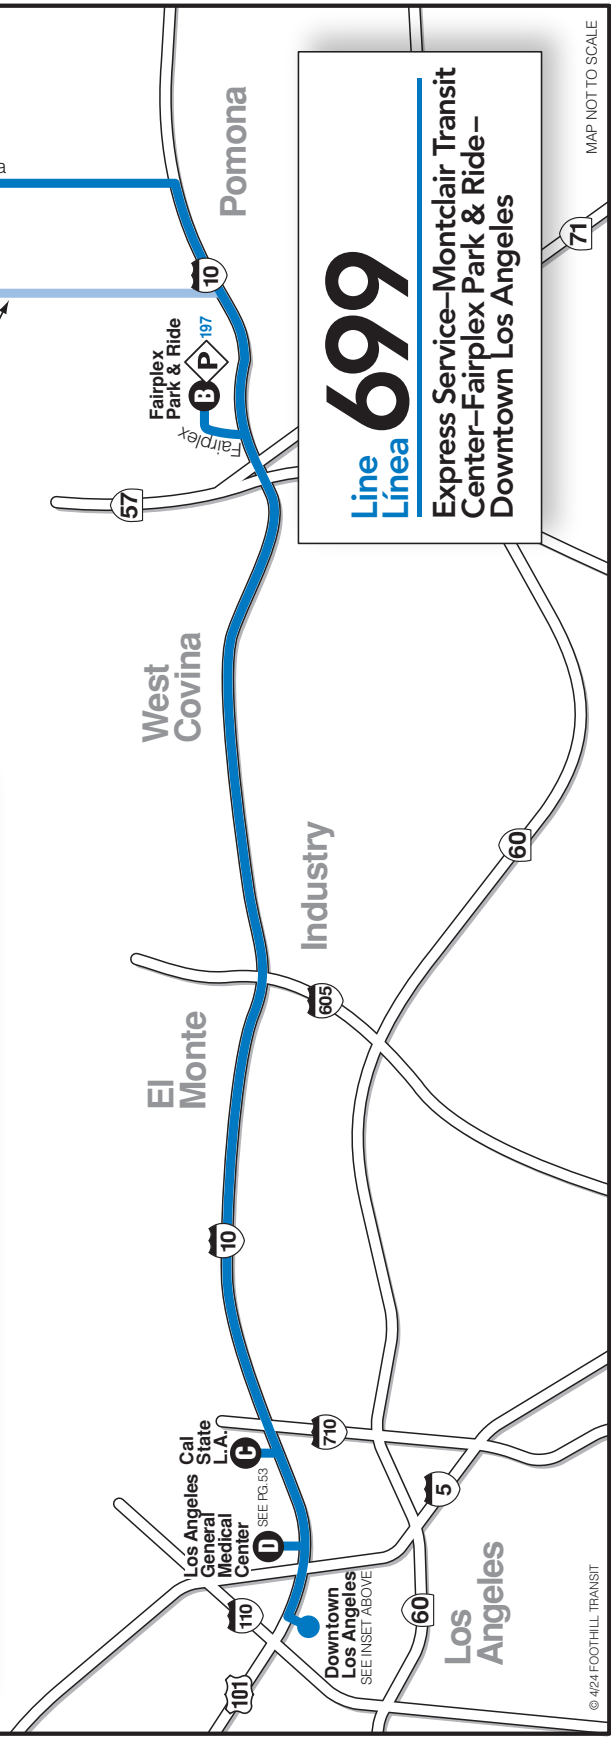

Montclair Transit Center
SEE PG. 51 FOR SCHEDULING SERVICE

Montclair Place

Claremont

Montclair

Monte Vista

Pomona

Indian Hill

Fairplex Park & Ride
SEE PG. 53

Line 699
Linea
Express Service—Montclair Transit Center—Fairplex Park & Ride—Downtown Los Angeles

MAP NOT TO SCALE

Legend

- Line 699
- Timepoint - See schedule for time bus departs stop
- Transfer Point, route number & direction of travel
- M = Metro
- O = Omnitrans
- Transit Center
- Park & Ride Lot

WESTBOUND/EN DIRECCIÓN OESTE

MONTCLAIR TO LOS ANGELES MONTCLAIR HACIA LOS ANGELES

A	B	C	D	E	F
Montclair Transit Center	Fairplex Park & Ride	Cal State L.A.	Los Angeles General Medical Center	Spring St. & 1st St.	Hope St. & 9th St.
4:00	4:10	4:32	4:36	4:50	5:06
4:15	4:25	4:47	4:51	5:05	5:21
4:30	4:40	5:02	5:06	5:20	5:36
4:45	4:55	5:19	5:23	5:37	5:53
5:00	5:12	5:37	5:41	5:55	6:11
5:17	5:29	5:54	5:58	6:12	6:28
5:27	5:39	6:04	6:08	6:22	6:38
5:41	5:53	6:26	6:30	6:44	7:00
5:53	6:05	6:45	6:49	7:03	7:19
6:05	6:17	6:57	7:01	7:15	7:31
6:17	6:29	7:09	7:13	7:27	7:43
6:33	6:45	7:26	7:30	7:44	8:00
6:48	7:00	7:41	7:45	7:59	8:15
7:06	7:20	8:01	8:05	8:19	8:35
7:18	7:32	8:12	8:16	8:30	8:46
7:31	7:45	8:25	8:29	8:43	8:59
7:55	8:08	8:47	8:51	9:05	9:21
8:22	8:34	9:13	9:17	9:31	9:47

EASTBOUND/EN DIRECCIÓN ESTE

LOS ANGELES TO MONTCLAIR LOS ANGELES HACIA MONTCLAIR

G	E	D	C	B	A
Figueroa St. & 9th St.	Spring St. & 1st St.	Los Angeles General Medical Center	Cal State L.A.	Fairplex Park & Ride	Montclair Transit Center
2:05	2:17	2:25	2:28	3:08	3:31
2:35	2:47	2:55	2:58	3:38	4:01
3:05	3:18	3:26	3:29	4:09	4:29
3:20	3:33	3:41	3:44	4:25	4:45
3:35	3:48	3:56	3:59	4:41	5:01
3:50	4:03	4:12	4:15	4:57	5:17
4:03	4:18	4:27	4:30	5:13	5:33
4:24	4:39	4:48	4:51	5:35	5:55
4:39	4:54	5:03	5:06	5:50	6:10
4:54	5:09	5:17	5:20	6:03	6:23
5:14	5:29	5:37	5:40	6:21	6:41
5:28	5:43	5:51	5:54	6:33	6:53
5:45	6:00	6:08	6:11	6:49	7:09
5:55	6:09	6:17	6:20	6:58	7:18
6:15	6:28	6:36	6:39	7:16	7:36
6:35	6:48	6:56	6:59	7:34	7:54