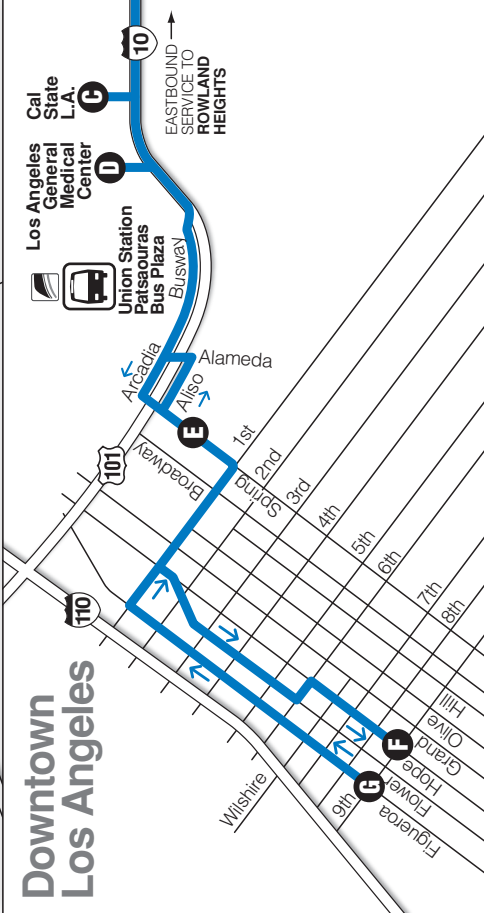

Legend

- Route 493
- Timepoint - See schedule for time bus departs stop
- Transit Center
- Park & Ride Lot

Line 493
Línea
**Express Service-Rowland Heights-
 Puente Hills Mall-Downtown
 Los Angeles**

MAP NOT TO SCALE

WESTBOUND SERVICE TO CAL STATE L.A., LOS ANGELES GENERAL MEDICAL CENTER & DOWNTOWN LOS ANGELES SEE INSET AT RIGHT

© 4-24 FOOTHILL TRANSIT

WESTBOUND/EN DIRECCIÓN OESTE

ROWLAND HEIGHTS TO LOS ANGELES ROWLAND HEIGHTS HACIA LOS ANGELES

Colima Rd. & Fairway Dr.	Puente Hills Mall	Cal State L.A.	Los Angeles General Medical Center	Spring St. & 1st St.	Hope St. & 9th St.
A	B	C	D	E	F
4:40	4:53	5:17	5:20	5:30	5:43
4:55	5:08	5:32	5:35	5:45	5:58
5:15	5:28	5:52	5:55	6:05	6:18
5:35	5:48	6:14	6:17	6:27	6:40
5:55	6:09	6:36	6:39	6:49	7:02
6:15	6:29	6:56	6:59	7:09	7:22
6:35	6:49	7:20	7:23	7:33	7:46
6:55	7:10	7:44	7:47	7:57	8:10
7:15	7:30	8:04	8:07	8:17	8:30
7:35	7:50	8:26	8:29	8:39	8:52
7:55	8:10	8:47	8:50	9:00	9:13
8:15	8:30	9:07	9:10	9:20	9:33

EASTBOUND/EN DIRECCIÓN ESTE

LOS ANGELES TO ROWLAND HEIGHTS LOS ANGELES HACIA ROWLAND HEIGHTS

Figuroa St. & 9th St.	Spring St. & 1st St.	Los Angeles General Medical Center	Cal State L.A.	Puente Hills Mall	Colima Rd. & Brea Canyon Cut-Off Rd.
G	E	D	C	B	A
2:20	2:32	2:40	2:43	3:18	3:33
2:55	3:08	3:16	3:19	3:54	4:09
3:18	3:31	3:39	3:42	4:17	4:32
3:40	3:53	4:01	4:04	4:40	4:55
3:55	4:09	4:18	4:21	4:57	5:12
4:10	4:25	4:34	4:37	5:12	5:27
4:30	4:45	4:54	4:57	5:29	5:44
4:50	5:05	5:13	5:16	5:48	6:03
5:10	5:25	5:33	5:36	6:08	6:23
5:30	5:45	5:53	5:56	6:28	6:43
5:45	6:00	6:08	6:11	6:43	6:58
6:00	6:15	6:23	6:26	6:58	7:13
6:30	6:45	6:53	6:56	7:28	7:43