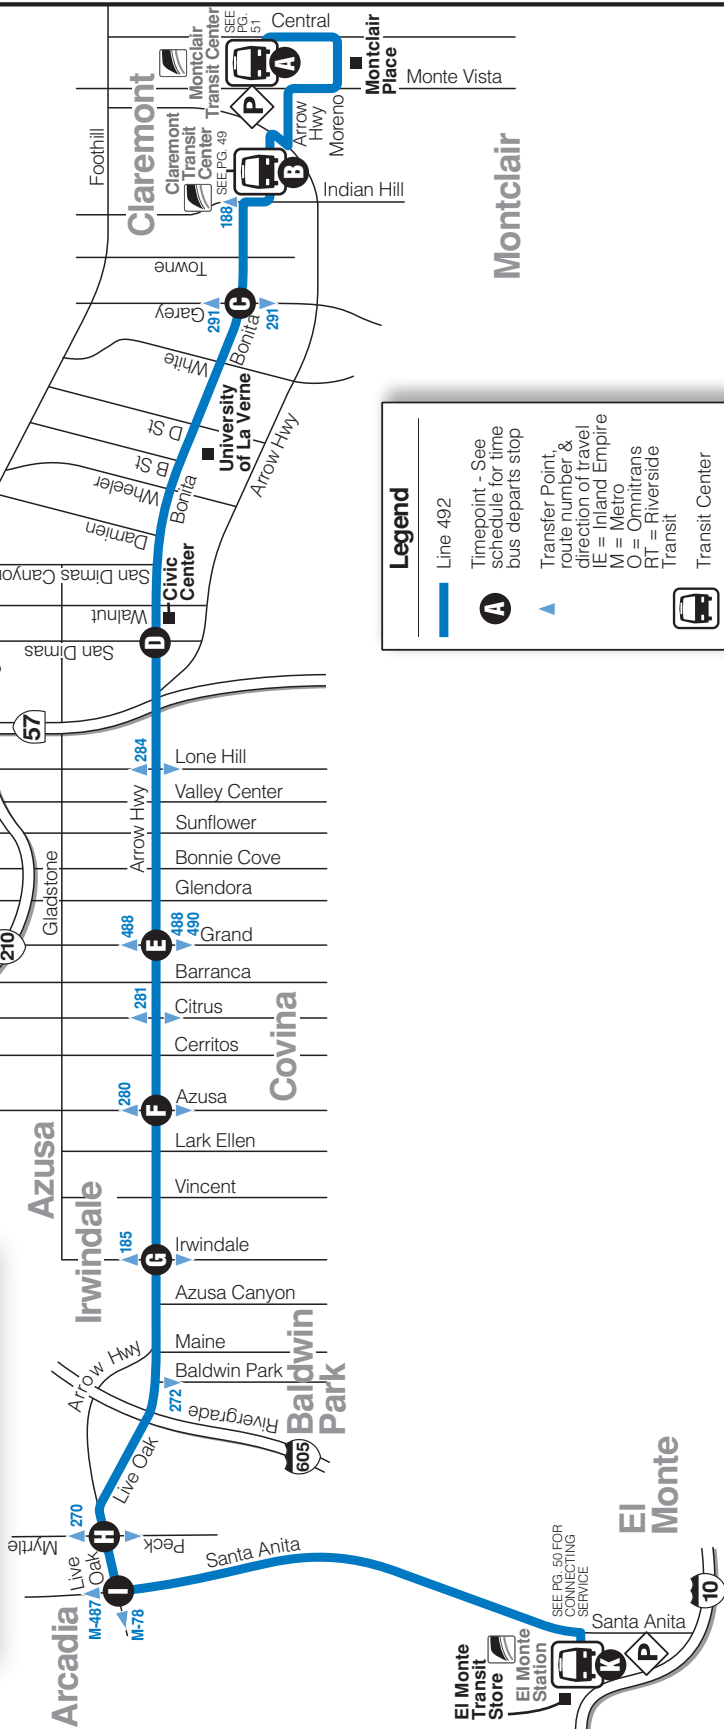

Line 492

Línea

El Monte Station–Arcadia–
Montclair Transit Center
via Arrow Hwy

Legend

- Line 492
- Timepoint - See schedule for time bus departs stop
- Transfer Point: route number & direction of travel
- IE = Inland Empire
- M = Metro
- O = Omnitrans
- RT = Riverside Transit
- Transit Center
- Park & Ride Lot