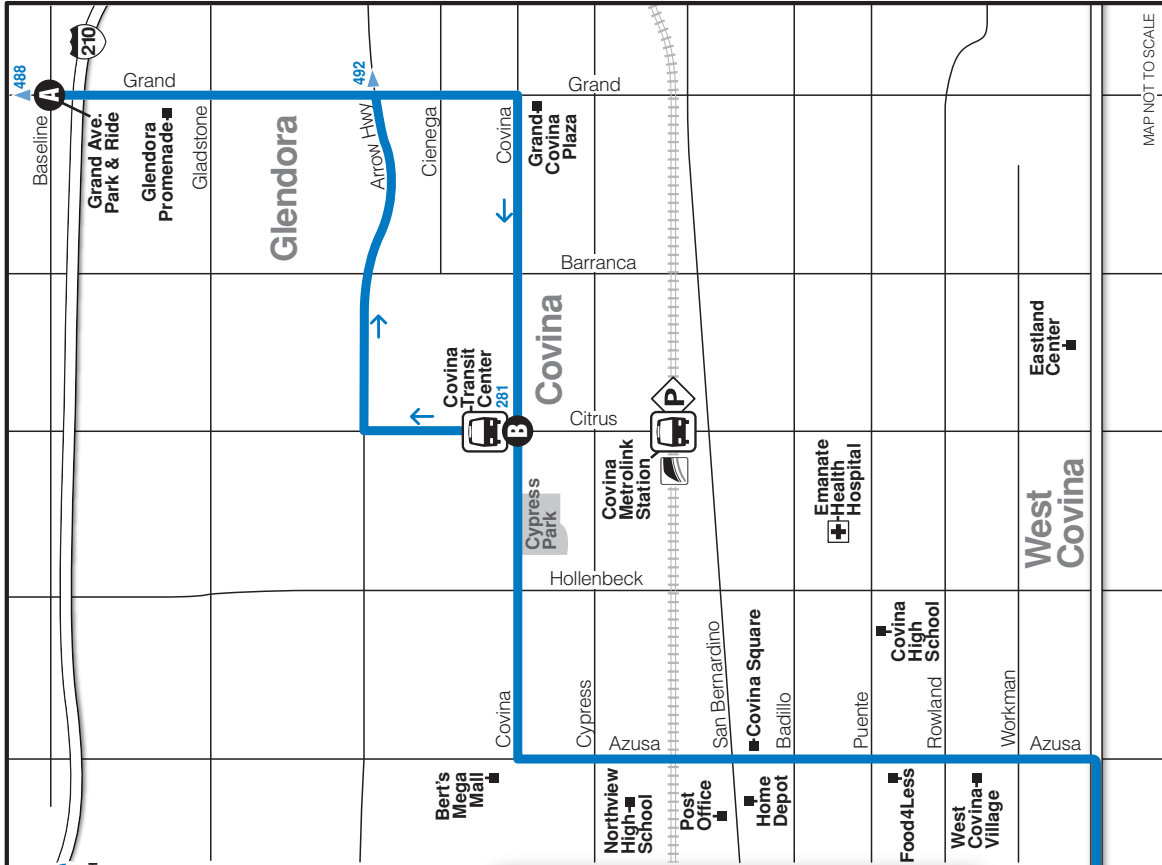

Line 490 Línea 490

Express Service—Grand Ave Park & Ride—Covina Transit Center—Downtown Los Angeles

Legend

-  Line 490
-  Timepoint - See schedule for time bus departs stop
-  Transfer Point, route number & direction of travel
-  M = Metro
-  O = Omnitrans
-  Transit Center
-  Park & Ride Lot

Downtown Los Angeles
 Los Angeles Medical Center **D**
 Los Angeles General L.A. **C**

SEE INSET ABOVE

MAP NOT TO SCALE

WESTBOUND/EN DIRECCIÓN OESTE

GLENDORA TO LOS ANGELES GLENDORA HACIA LOS ANGELES

Grand Ave. Park & Ride A	Covina Transit Center B	Cal State L.A. C	Los Angeles General Medical Center D	Spring St. & 1st St. E	Hope St. & 9th St. F
4:45	4:53	▼ DROP OFF ONLY ▼	5:18	5:21	5:29
5:00	5:08		5:33	5:36	5:44
5:20	5:28		5:53	5:56	6:04
6:00	6:08		6:38	6:41	6:49
	6:30		7:00	7:03	7:11
	6:38		7:08	7:11	7:19
6:30	7:09	7:39	7:42	7:50	8:05
7:00	7:30	8:00	8:03	8:11	8:26
7:50	7:59	8:29	8:32	8:40	8:55
	8:30	9:00	9:03	9:11	9:26

Buses traveling westbound only stop to pick up passengers before Cal State L.A. From Cal State L.A. to Hope & 9th, buses only stop to drop off passengers. / Los autobuses que viajan rumbo al oeste solo paran a recoger pasajeros antes de Cal State L.A. De Cal State L.A. hasta Hope y 9th los autobuses solo paran para dejar pasajeros.

EASTBOUND/EN DIRECCIÓN ESTE

LOS ANGELES TO GLENDORA LOS ANGELES HACIA GLENDORA

Figueroa St. & 9th St. G	Spring St. & 1st St. E	Los Angeles General Medical Center D	Cal State L.A. C	Covina Transit Center B	Grand Ave. Park & Ride A	
3:00	3:13	3:21	3:24	▼ DROP OFF ONLY ▼	4:19	
3:30	3:43	3:51	3:54		4:29	4:49
4:00	4:15	4:24	4:27		5:02	5:22
4:20	4:35	4:44	4:47		5:22	5:42
4:40	4:55	5:04	5:07		5:42	6:01
5:00	5:15	5:23	5:26		6:01	6:11
5:20	5:35	5:43	5:46	6:21	6:31	
5:40	5:55	6:03	6:06	6:41	6:51	
6:00	6:13	6:21	6:24	6:59	7:09	
6:30	6:43	6:51	6:54	7:29	7:39	