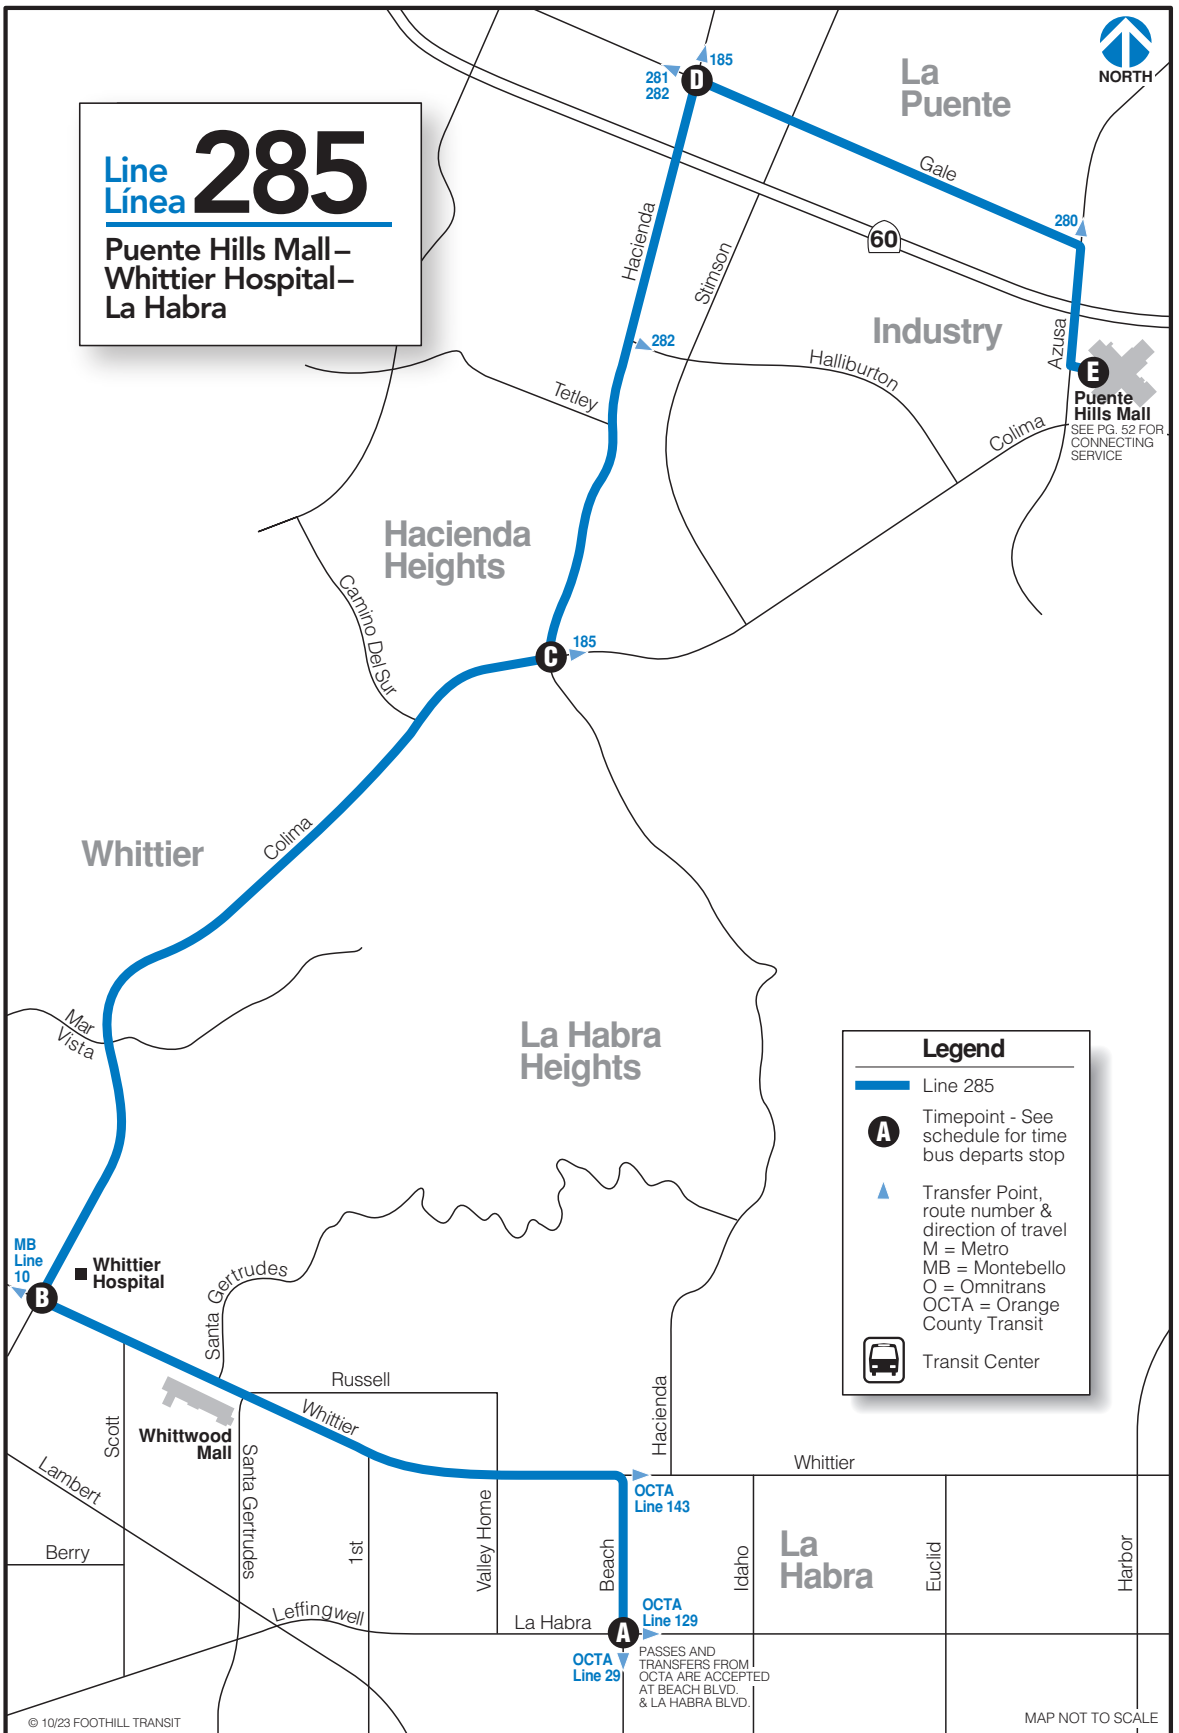

Line 285

Puente Hills Mall –
Whittier Hospital –
La Habra

Legend

- Line 285
- **A** Timepoint - See schedule for time bus departs stop
- ▲ Transfer Point, route number & direction of travel
  M = Metro
  MB = Montebello
  O = Omnitrans
  OCTA = Orange County Transit
- Transit Center