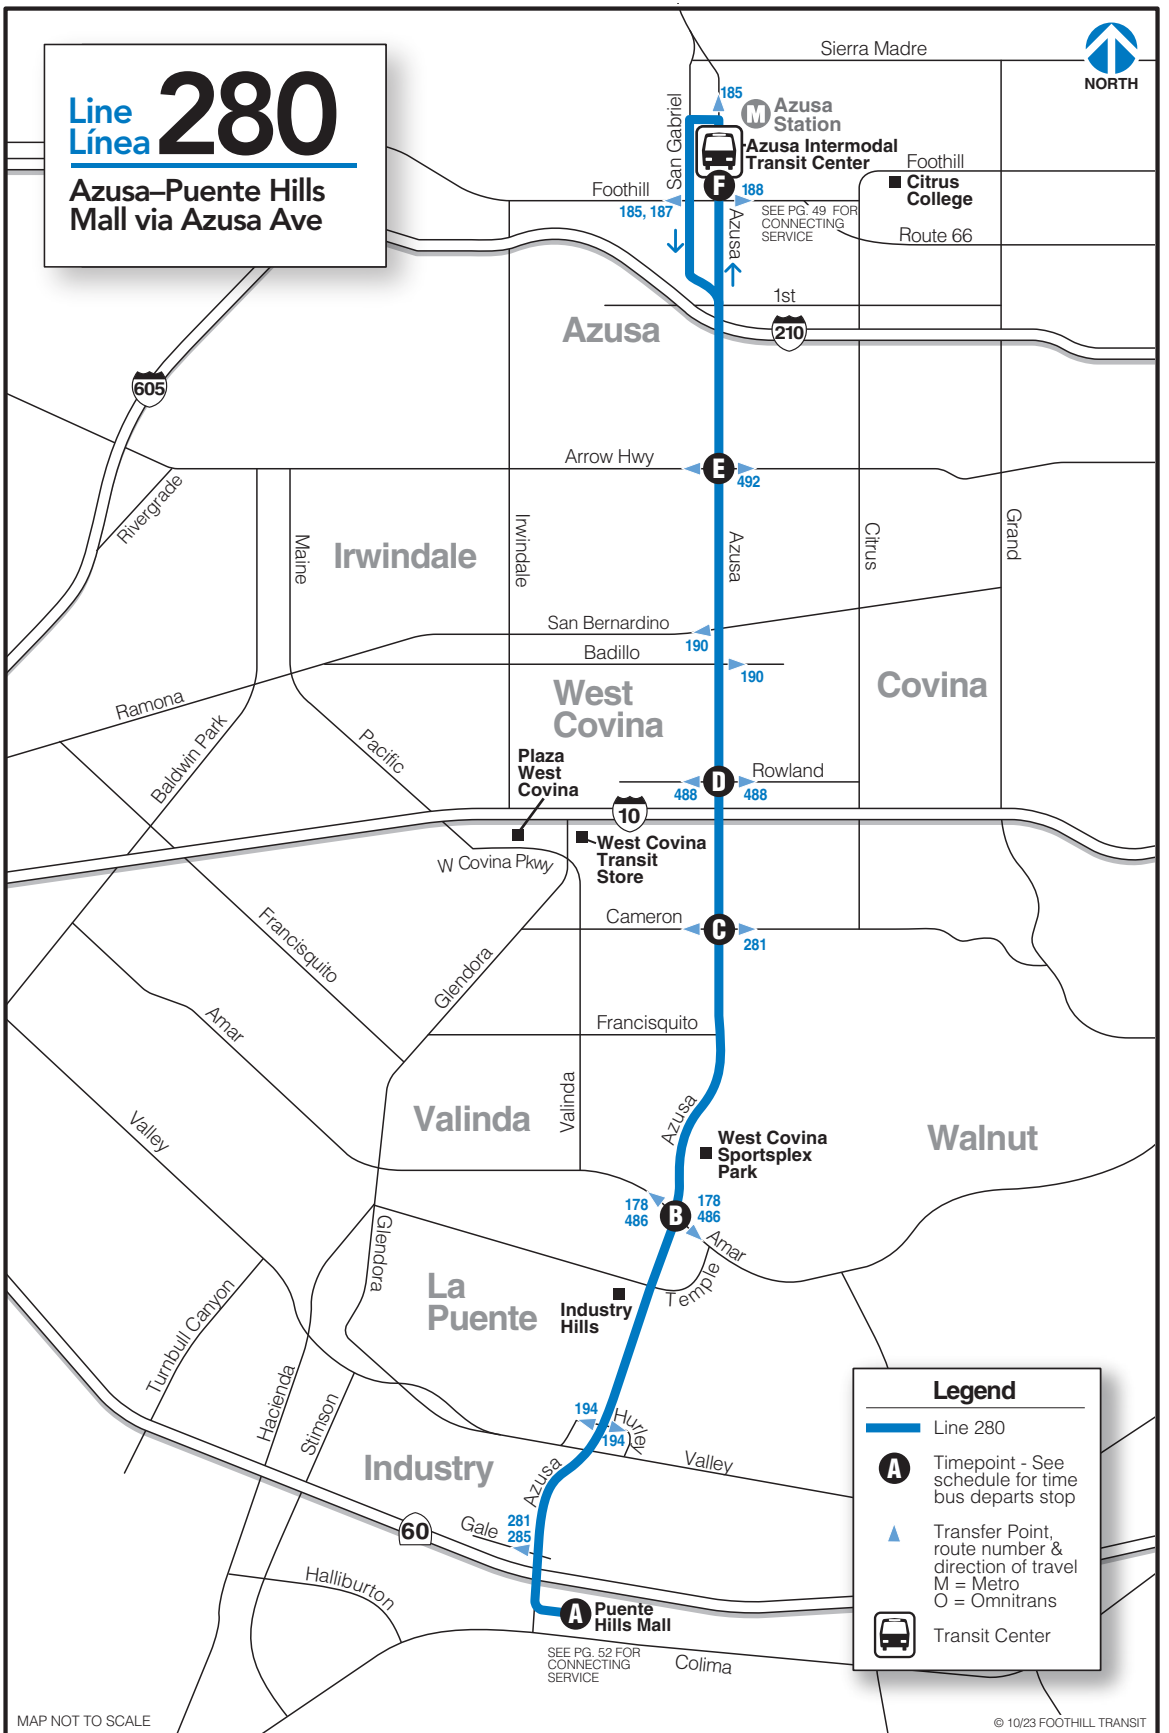

Line 280

Azusa-Puente Hills Mall via Azusa Ave

Legend

- Line 280
- A** Timepoint - See schedule for time bus departs stop
- ▲ Transfer Point, route number & direction of travel
M = Metro
O = Omnitrans
- Transit Center