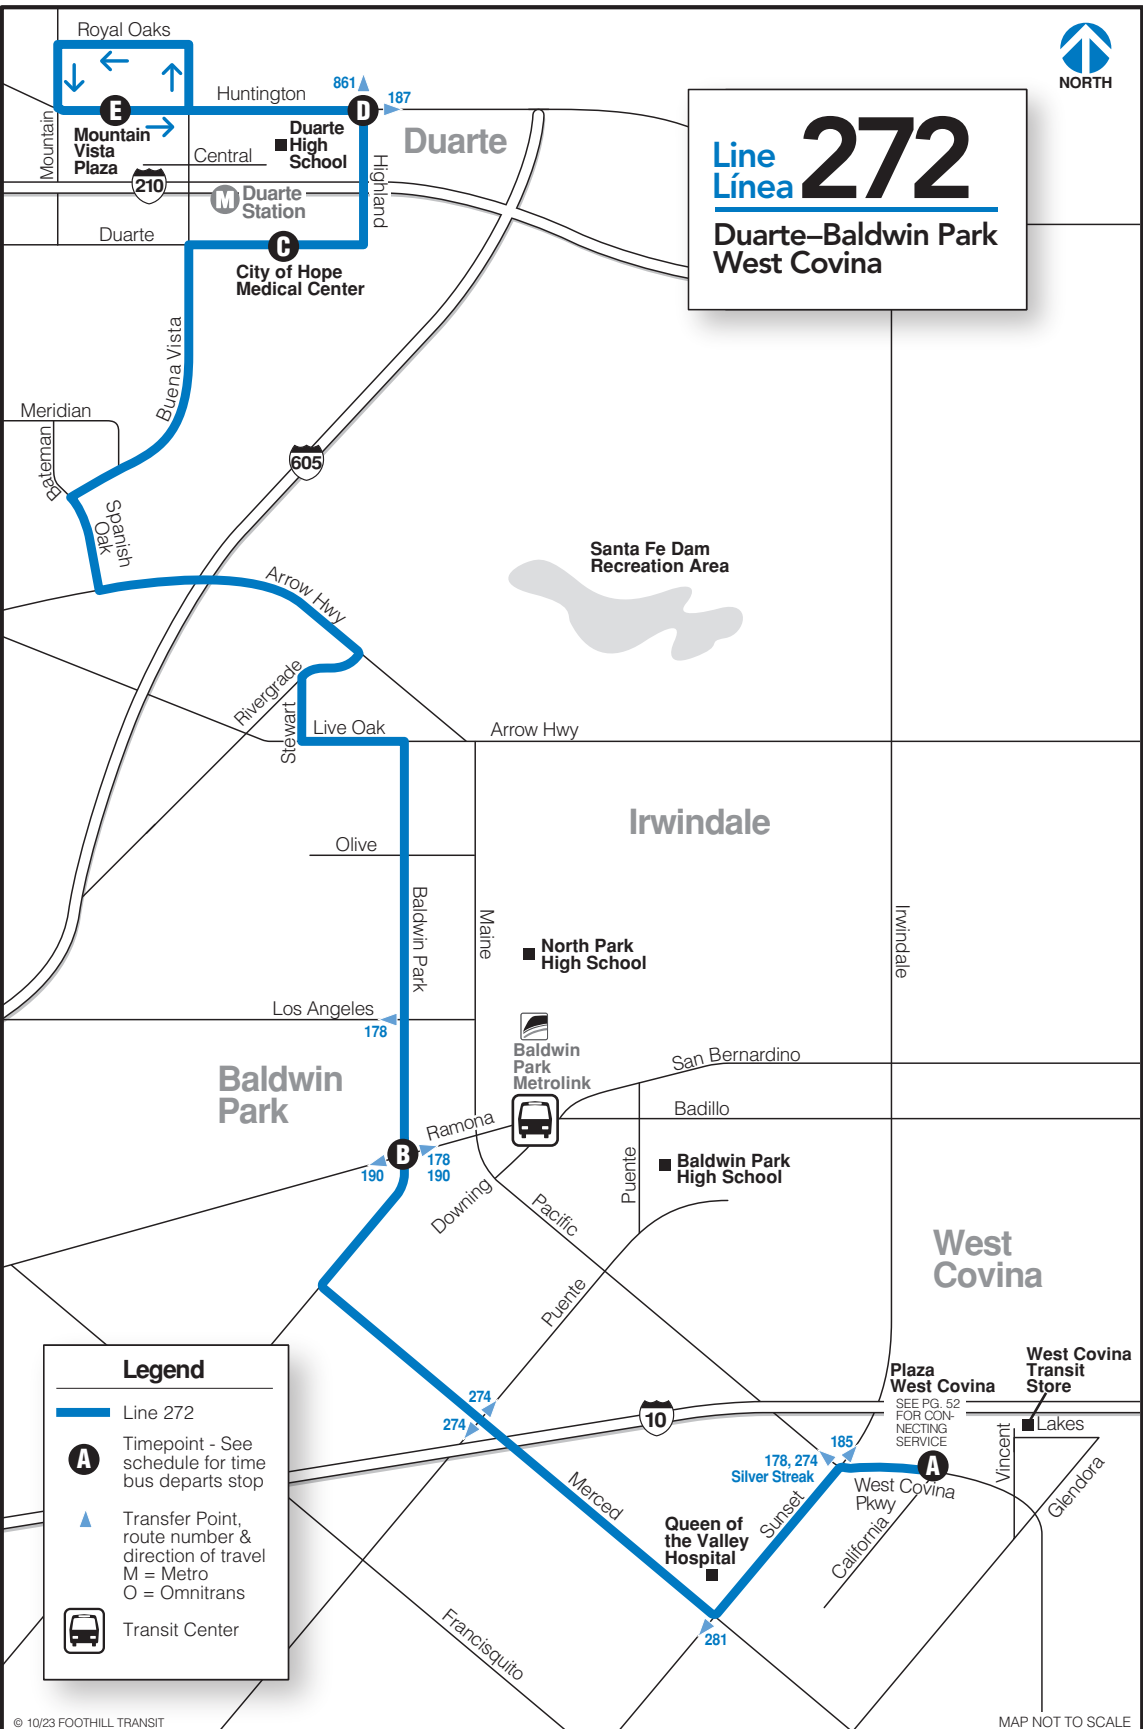

Line 272

Duarte-Baldwin Park West Covina

Legend

- Line 272
- A** Timepoint - See schedule for time bus departs stop
- ▲ Transfer Point, route number & direction of travel
M = Metro
O = Omnitrans
- Transit Center

© 10/23 FOOTHILL TRANSIT

MAP NOT TO SCALE

WEEKDAY
ENTRE SEMANA

NORTHBOUND/EN DIRECCIÓN NORTE

WEST COVINA TO DUARTE
WEST COVINA HACIA DUARTE

W. Covina Pkwy. & California Ave.	Baldwin Park Blvd. & Ramona Blvd.	City of Hope Medical Center	Huntington Dr. & Highland Ave.	Mountain Vista Plaza
A	B	C	D	E
5:30	5:50	6:05	6:08	6:18
6:00	6:20	6:35	6:38	6:48
6:30	6:50	7:05	7:08	7:18
7:00	7:20	7:35	7:38	7:48
7:30	7:50	8:05	8:08	8:18
8:00	8:20	8:35	8:38	8:48
9:00	9:20	9:35	9:38	9:48
10:00	10:20	10:35	10:38	10:48
11:00	11:20	11:35	11:38	11:48
12:00	12:20	12:35	12:38	12:48
1:00	1:20	1:35	1:38	1:48
2:00	2:20	2:35	2:38	2:48
3:00	3:20	3:35	3:38	3:48
4:00	4:20	4:35	4:38	4:48
5:00	5:20	5:35	5:38	5:48
5:30	5:50	6:05	6:08	6:18
6:00	6:20	6:35	6:38	6:48
6:30	6:50	7:05	7:08	7:18
7:00	7:20	7:35	7:38	7:48
8:00	8:20	8:35	8:38	8:48
A	B	C	D	E
7:00	7:24	7:36	7:39	7:45
8:00	8:24	8:36	8:39	8:45
9:00	9:24	9:36	9:39	9:45
10:00	10:24	10:36	10:39	10:45
11:00	11:24	11:36	11:39	11:45
12:00	12:24	12:36	12:39	12:45
1:00	1:24	1:36	1:39	1:45
2:00	2:24	2:36	2:39	2:45
3:00	3:24	3:36	3:39	3:45
4:00	4:24	4:36	4:39	4:45
5:00	5:24	5:36	5:39	5:45
6:00	6:24	6:36	6:39	6:45
7:00	7:24	7:36	7:39	7:45