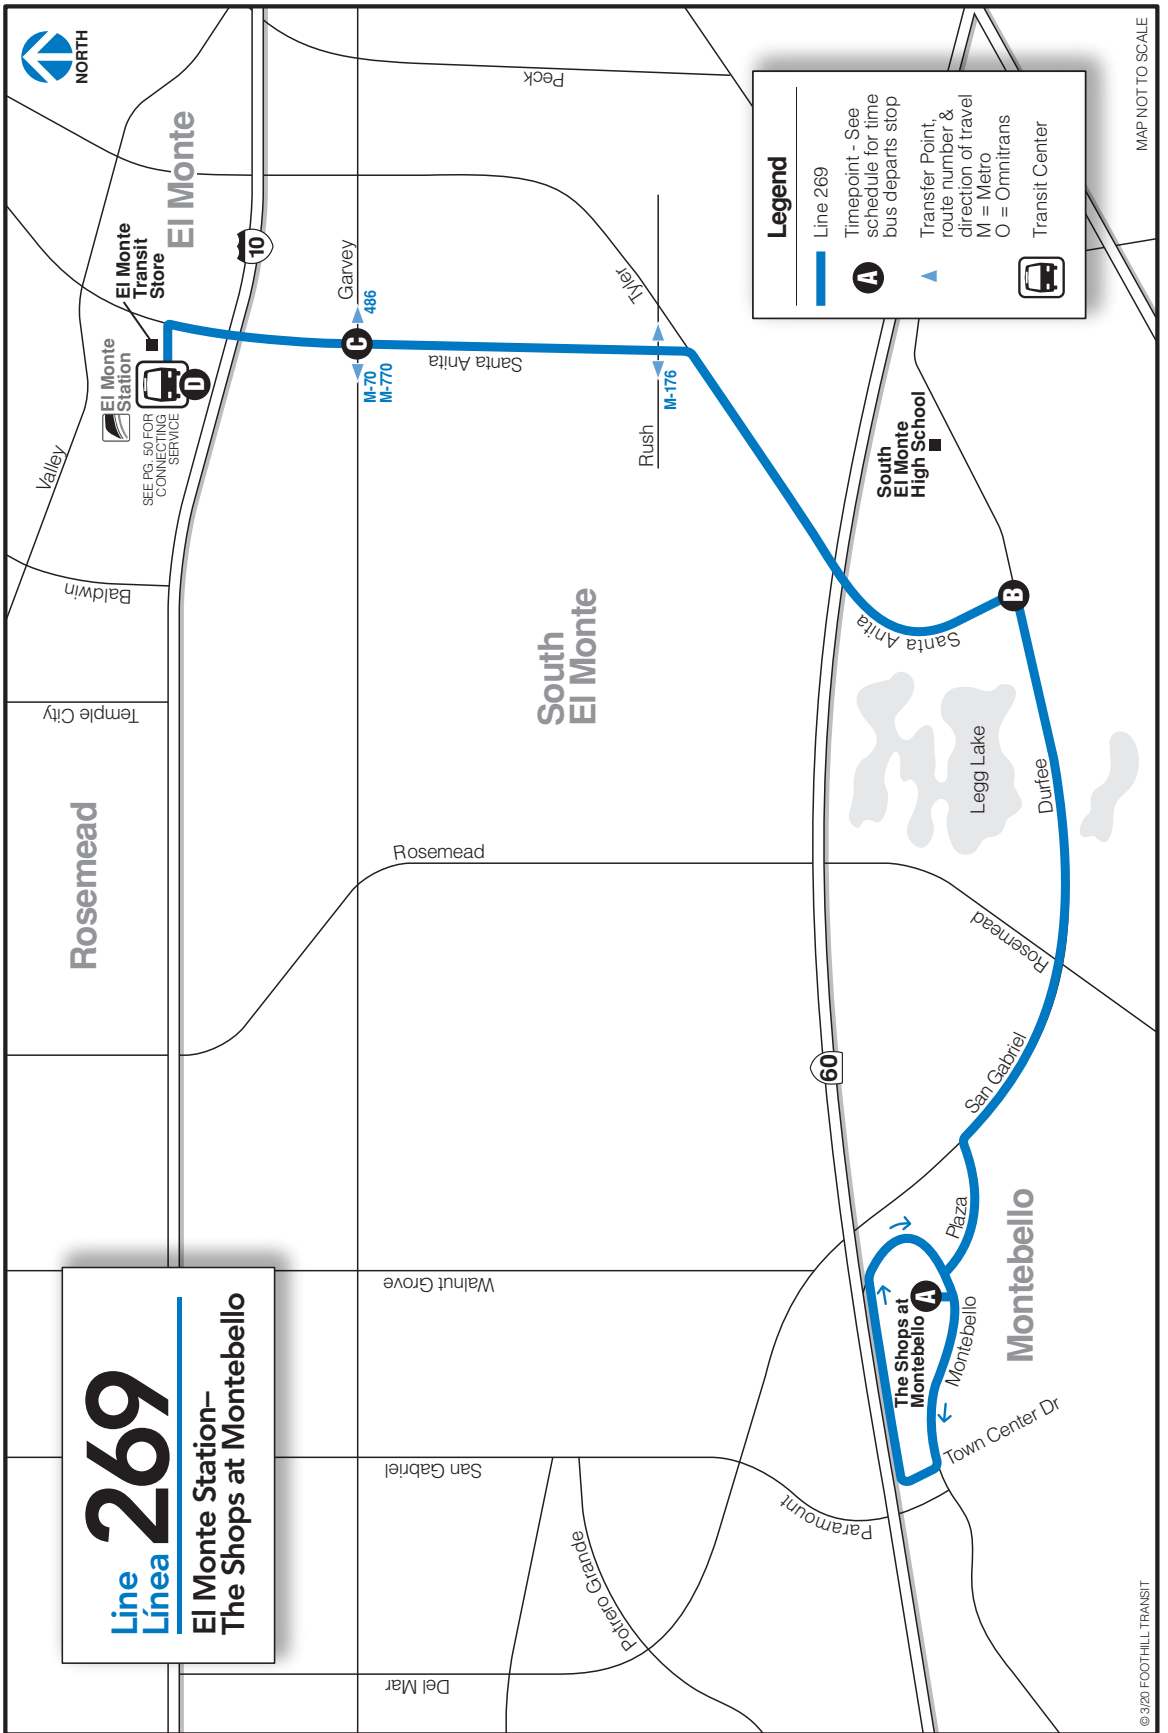

Line 269

El Monte Station—
The Shops at Montebello

Legend

- Line 269
- Timepoint - See schedule for time bus departs stop
- Transfer Point: route number & direction of travel
M = Metro
O = Omnitrans
- Transit Center

© 3/20 FOOTHILL TRANSIT

MAP NOT TO SCALE

WEEKDAY
ENTRE SEMANA

WEEKEND/HOLIDAY
FIN DE SEMANA Y DÍA FESTIVO

NORTHBOUND/EN DIRECCIÓN NORTE

MONTEBELLO TO EL MONTE
MONTEBELLO HACIA EL MONTE

The Shops at Montebello	Santa Anita Ave. & Durfee Ave.	Santa Anita Ave. & Garvey Ave.	El Monte Station
A	B	C	D
6:00	6:09	6:17	6:28
6:30	6:39	6:47	6:58
7:00	7:09	7:17	7:28
7:30	7:39	7:47	7:58
8:00	8:09	8:17	8:28
8:30	8:39	8:47	8:58
9:00	9:09	9:17	9:28
9:30	9:39	9:47	9:58
10:00	10:09	10:17	10:28
11:00	11:09	11:18	11:29
12:00	12:09	12:18	12:29
1:00	1:09	1:18	1:29
1:30	1:39	1:48	1:59
2:00	2:09	2:18	2:29
2:30	2:39	2:48	2:59
3:00	3:09	3:18	3:29
3:30	3:39	3:48	3:59
4:00	4:09	4:18	4:29
4:30	4:39	4:48	4:59
5:00	5:09	5:18	5:29
5:30	5:39	5:48	5:59
6:00	6:09	6:18	6:29
6:30	6:39	6:48	6:59
7:00	7:09	7:17	7:28
7:30	7:39	7:47	7:58
8:00	8:09	8:17	8:28
9:00	9:09	9:17	9:28
10:00	10:09	10:17	10:28
A	B	C	D
6:25	6:32	6:41	6:47
7:25	7:32	7:41	7:47
8:25	8:32	8:41	8:47
9:25	9:33	9:42	9:48
10:25	10:34	10:43	10:49
11:26	11:34	11:43	11:49
12:26	12:34	12:43	12:49
1:26	1:34	1:43	1:49
2:25	2:34	2:43	2:49
3:25	3:34	3:43	3:49
4:25	4:32	4:41	4:47
5:25	5:32	5:41	5:47
6:25	6:33	6:42	6:48
7:25	7:32	7:41	7:47