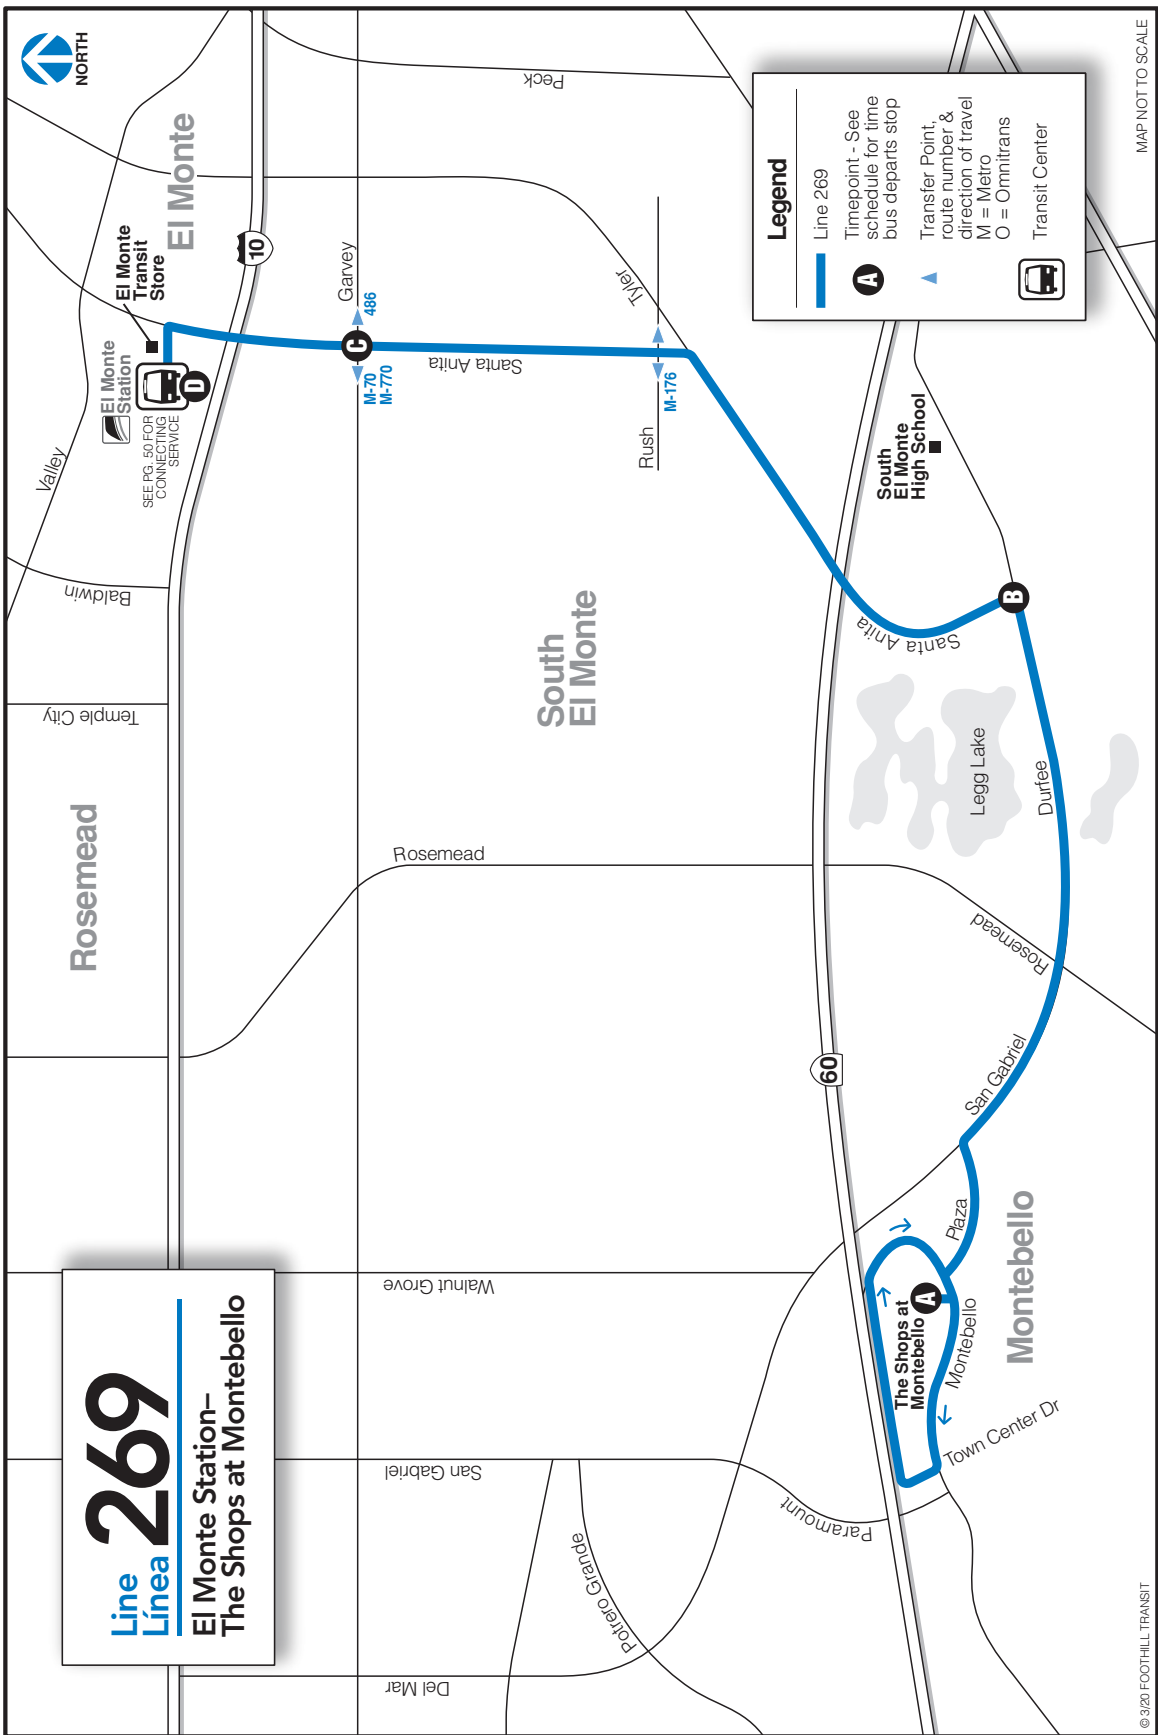

Line 269

El Monte Station—
The Shops at Montebello

Legend

- Line 269
- Timepoint - See schedule for time bus departs stop
- Transfer Point: route number & direction of travel
M = Metro
O = Omnitrans
- Transit Center

**WEEKDAY
ENTRE SEMANA**

NORTHBOUND/EN DIRECCIÓN NORTE

**MONTEBELLO TO EL MONTE
MONTEBELLO HACIA EL MONTE**

A The Shops at Montebello	B Santa Anita Ave. & Durfee Ave.	C Santa Anita Ave. & Garvey Ave.	D El Monte Station
5:55	6:01	6:07	6:18
6:25	6:31	6:37	6:48
6:55	7:01	7:07	7:18
7:25	7:31	7:37	7:48
7:55	8:01	8:07	8:18
8:25	8:31	8:37	8:48
8:55	9:01	9:07	9:18
9:25	9:31	9:37	9:48
9:55	10:01	10:07	10:18
10:55	11:01	11:08	11:19
11:55	12:01	12:08	12:19
12:55	1:01	1:08	1:19
1:25	1:31	1:38	1:49
1:55	2:01	2:08	2:19
2:25	2:31	2:38	2:49
2:55	3:01	3:08	3:19
3:25	3:31	3:38	3:49
3:55	4:01	4:08	4:19
4:25	4:31	4:38	4:49
4:55	5:01	5:08	5:19
5:25	5:31	5:38	5:49
5:55	6:01	6:08	6:19
6:25	6:31	6:38	6:49
6:55	7:01	7:07	7:18
7:25	7:32	7:38	7:49
7:55	8:02	8:08	8:19
8:55	9:02	9:08	9:19
9:55	10:02	10:08	10:19
A	B	C	D
6:30	6:37	6:46	6:52
7:30	7:37	7:46	7:52
8:30	8:37	8:46	8:52
9:30	9:38	9:47	9:53
10:30	10:39	10:48	10:54
11:31	11:39	11:48	11:54
12:30	12:38	12:47	12:53
1:31	1:39	1:48	1:54
2:30	2:39	2:48	2:54
3:30	3:39	3:48	3:54
4:30	4:37	4:46	4:52
5:30	5:37	5:46	5:52
6:30	6:38	6:47	6:53
7:30	7:37	7:46	7:52