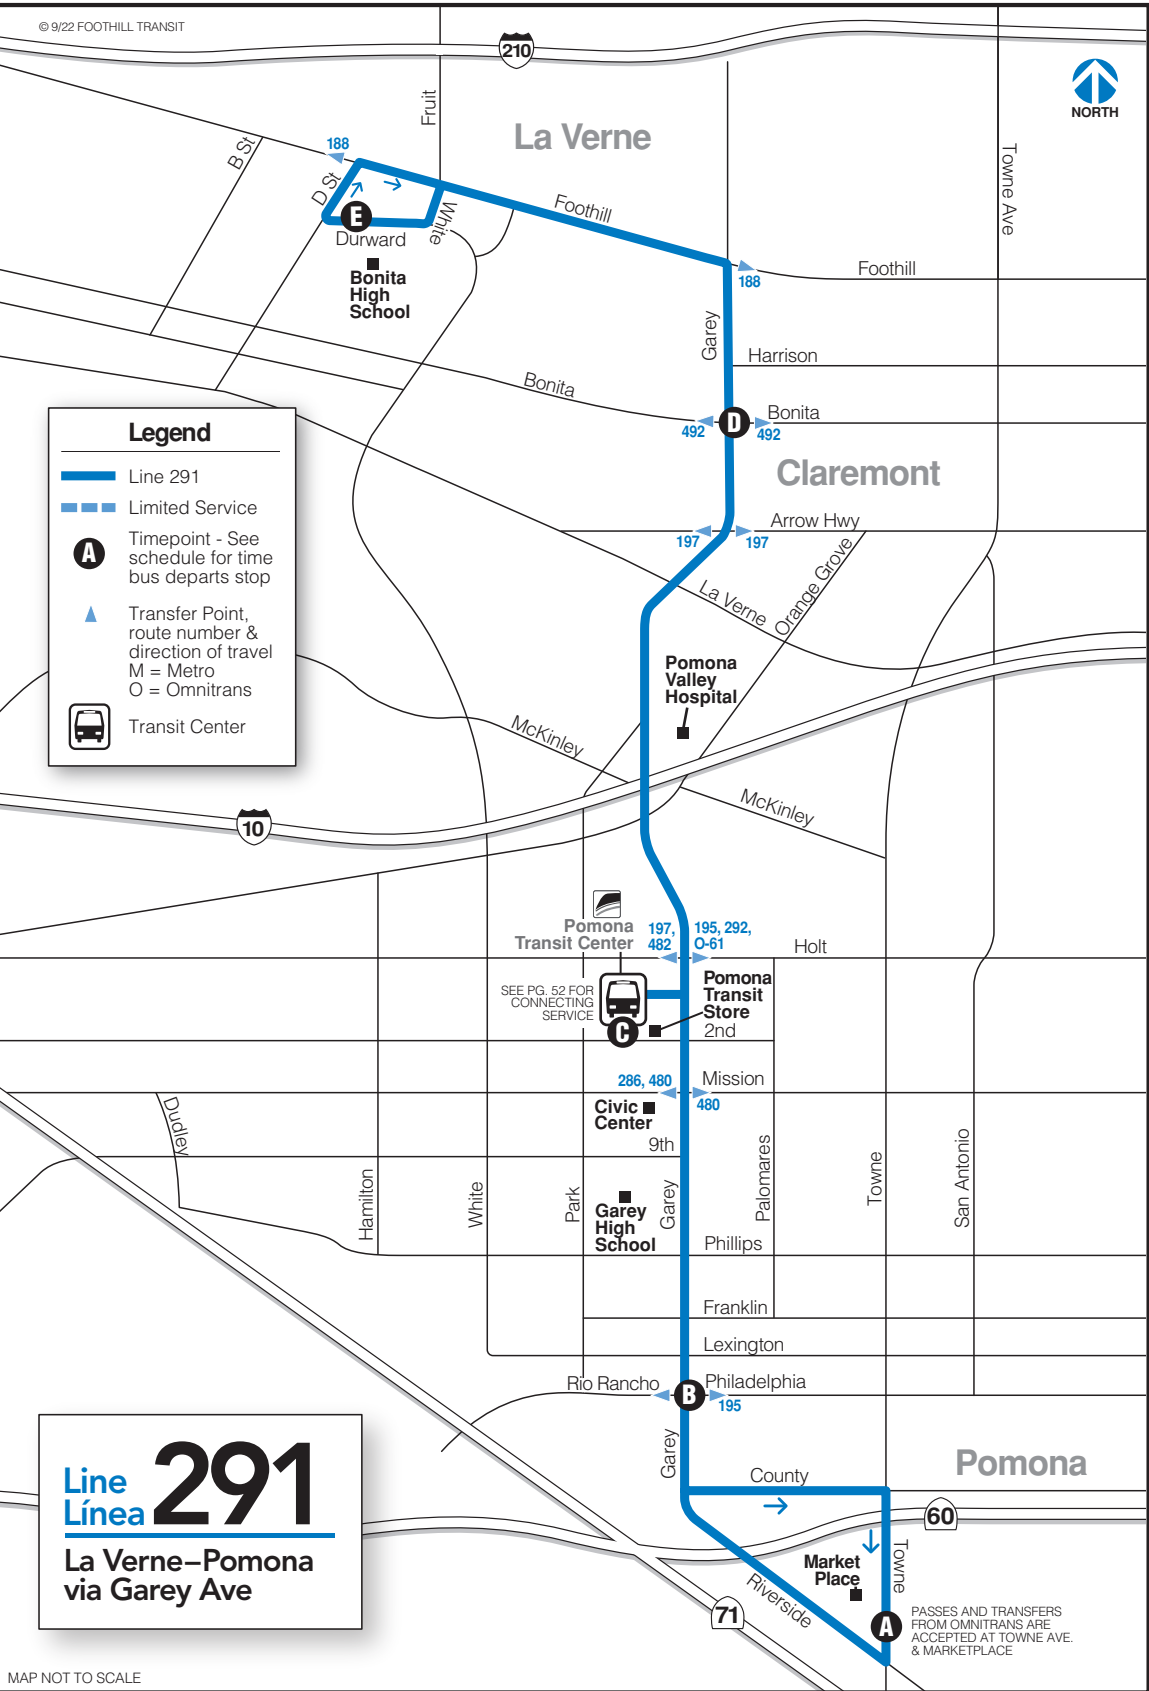

**Legend**

- Line 291
- Limited Service
- A** Timepoint - See schedule for time bus departs stop
- Transfer Point, route number & direction of travel  
M = Metro  
O = Omnitrans
- Transit Center

**Line 291**  
 La Verne–Pomona  
 via Garey Ave

NOTE: Line 291 is an all-electric route. Electric buses will re-charge for a few minutes at the Pomona Transit Center.

**NOTE:** Line 291 is an all-electric route. Electric buses will re-charge for a few minutes at the Pomona Transit Center.

WEEKEND/HOLIDAY  
FIN DE SEMANA Y DÍA FESTIVO

SOUTHBOUND/EN DIRECCIÓN SUR

LA VERNE TO POMONA  
LA VERNE HACIA POMONA