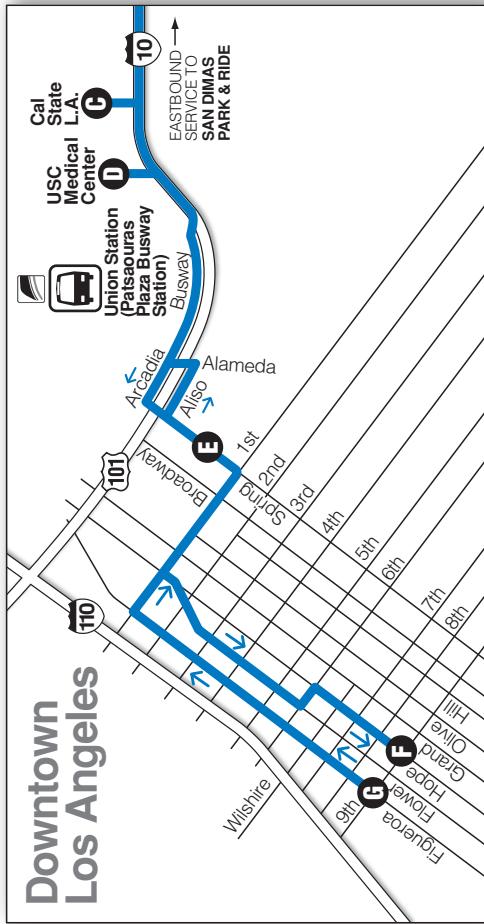

# Line 499

Línea

Express Service—San Dimas  
Park & Ride—Via Verde Park & Ride—  
Downtown Los Angeles

## Legend

Line 499

Timepoint - See schedule for time bus departs stop

Transfer Point, route number & direction of travel  
M = Metro  
O = Omnitrans

**Downtown Los Angeles**  
SEE INSET ABOVE

**USC Medical Center**  
SEE PG.53

## WESTBOUND/EN DIRECCIÓN OESTE

## EASTBOUND/EN DIRECCIÓN ESTE