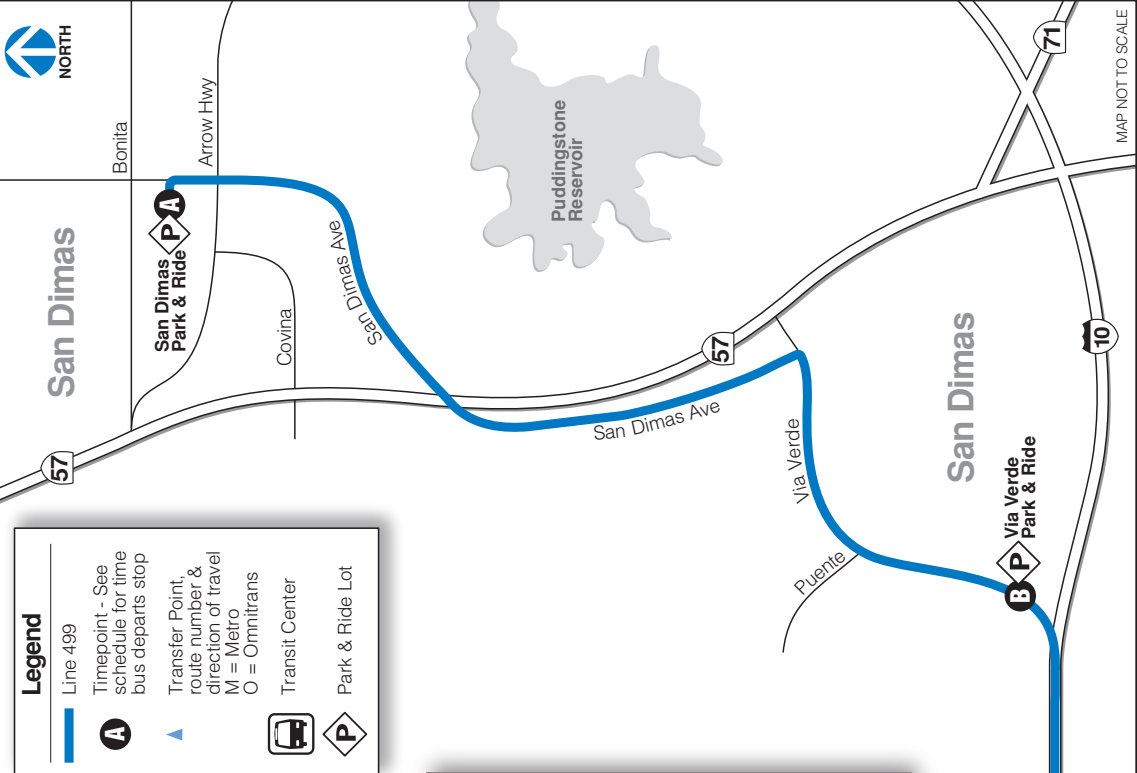

## Legend

Line 499

Timepoint - See schedule for time bus departs stop

Transfer Point, route number & direction of travel  
M = Metro  
O = Omnitrans

**Downtown Los Angeles**  
SEE INSET ABOVE

**USC Medical Center**  
SEE PG.53