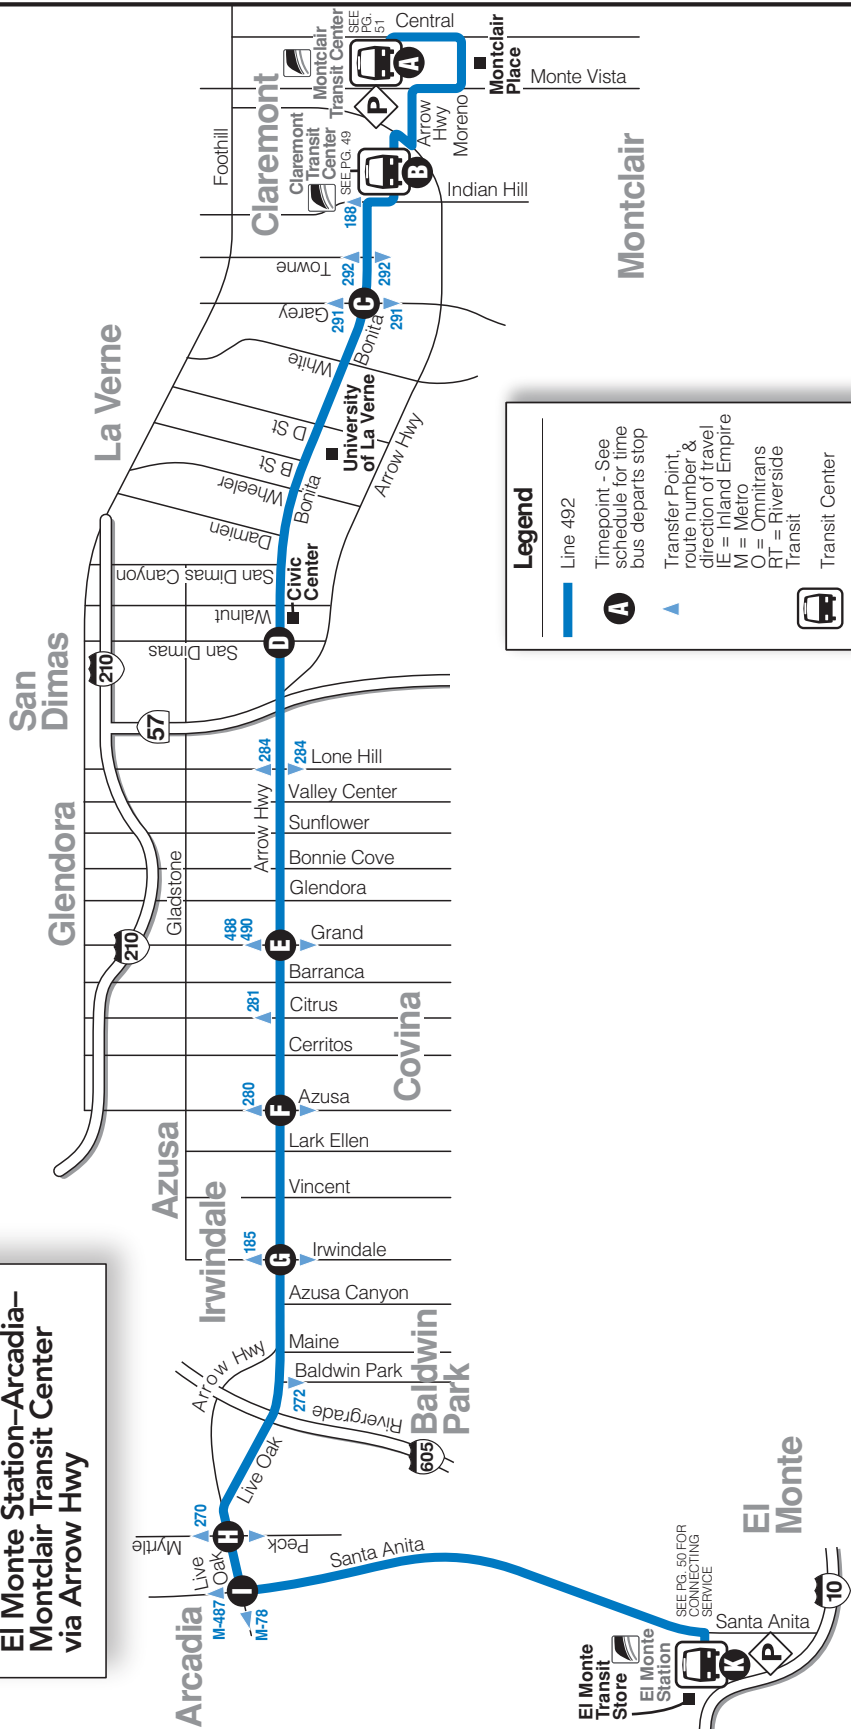

Line 492
Línea
 El Monte Station–Arcadia–
 Montclair Transit Center
 via Arrow Hwy

Legend

- Line 492
- Timepoint - See schedule for time bus departs stop
- Transfer Point: route number & direction of travel
 IE = Inland Empire
 M = Metro
 O = Omnitrans
 RT = Riverside Transit
- Transit Center
- Park & Ride Lot