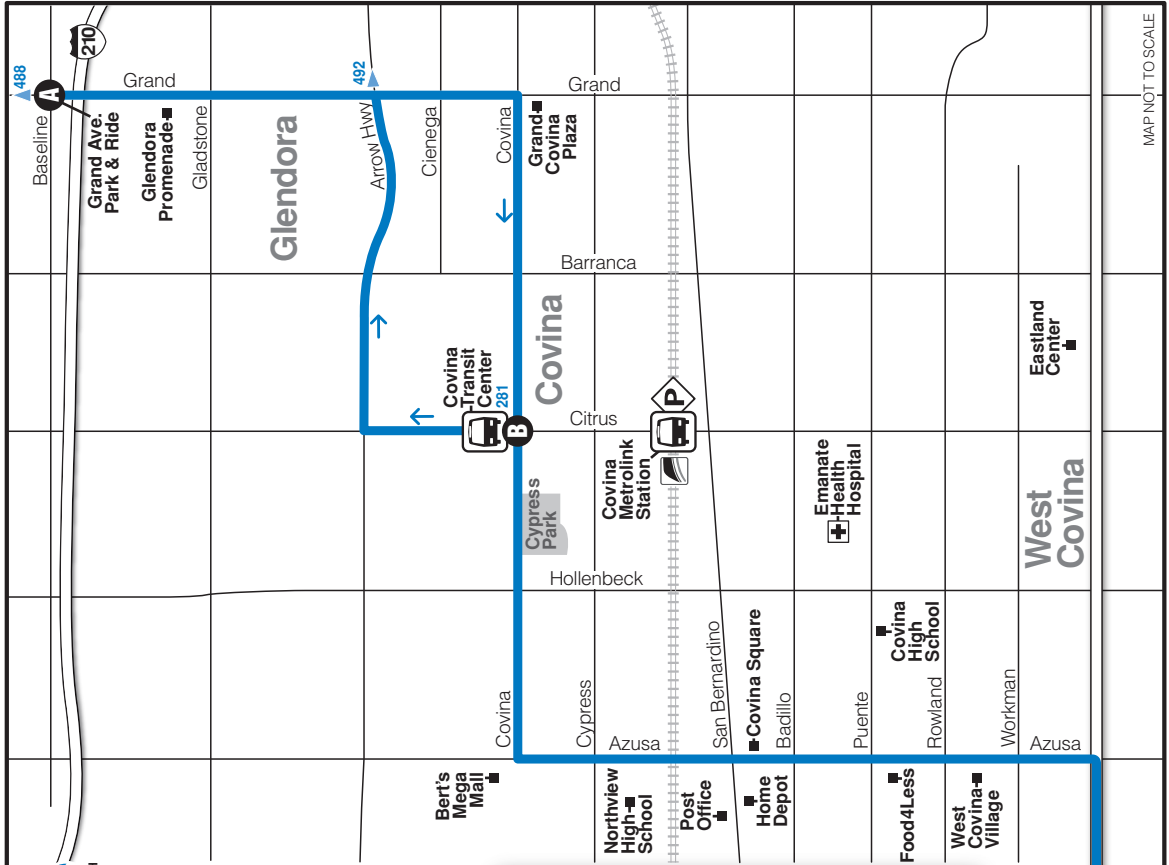

Line 490 Línea 490

Express Service—Grand Ave Park & Ride—Covina Transit Center—Downtown Los Angeles

Legend

-  Line 490
-  Timepoint - See schedule for time bus departs stop
-  Transfer Point, route number & direction of travel
-  M = Metro
-  O = Omnitrans
-  Transit Center
-  Park & Ride Lot

Downtown Los Angeles

USC Medical Center
Cal State L.A.

SEE INSET ABOVE

MAP NOT TO SCALE

WESTBOUND/EN DIRECCIÓN OESTE

GLENDORA TO LOS ANGELES GLENDORA HACIA LOS ANGELES

Grand Ave. Park & Ride A	Covina Transit Center B	Cal State L.A. C	USC Medical Center D	Spring St. & 1st St. E	Hope St. & 9th St. F	
4:45	4:55	▼ DROP OFF ONLY ▼	5:20	5:23	5:33	5:48
5:00	5:10		5:35	5:38	5:48	6:03
.....	5:30		5:55	5:58	6:08	6:23
6:00	6:10		6:40	6:45	6:55	7:05
.....	6:30		7:00	7:05	7:15	7:30
6:30	6:40		7:10	7:15	7:25	7:40
7:00	7:10		7:40	7:45	7:55	8:05
.....	7:30		8:00	8:05	8:15	8:30
7:50	8:00		8:30	8:35	8:45	8:55
.....	8:30		9:00	9:05	9:15	9:30

Buses traveling westbound only stop to pick up passengers before Cal State L.A. From Cal State L.A. to Hope & 9th, buses only stop to drop off passengers. / Los autobuses que viajan rumbo al oeste solo paran a recoger pasajeros antes de Cal State L.A. De Cal State L.A. hasta Hope y 9th los autobuses solo paran para dejar pasajeros.

EASTBOUND/EN DIRECCIÓN ESTE

LOS ANGELES TO GLENDORA LOS ANGELES HACIA GLENDORA

Figueroa St. & 9th St. F	Spring St. & 1st St. E	USC Medical Center D	Cal State L.A. C	Covina Transit Center B	Grand Ave. Park & Ride A	
3:00	3:10	3:19	3:23	▼ DROP OFF ONLY ▼	3:58	4:13
3:30	3:40	3:49	3:53		4:28	4:43
4:00	4:10	4:19	4:23		4:58	5:13
4:20	4:30	4:39	4:43		5:18	5:33
4:40	4:54	5:03	5:07		5:42	5:57
5:00	5:14	5:23	5:27		6:02	6:17
5:20	5:34	5:43	5:47		6:22	6:37
5:40	5:54	6:03	6:07		6:42	6:57
6:00	6:14	6:23	6:27		7:02	7:17
6:30	6:44	6:53	6:57		7:32	7:47