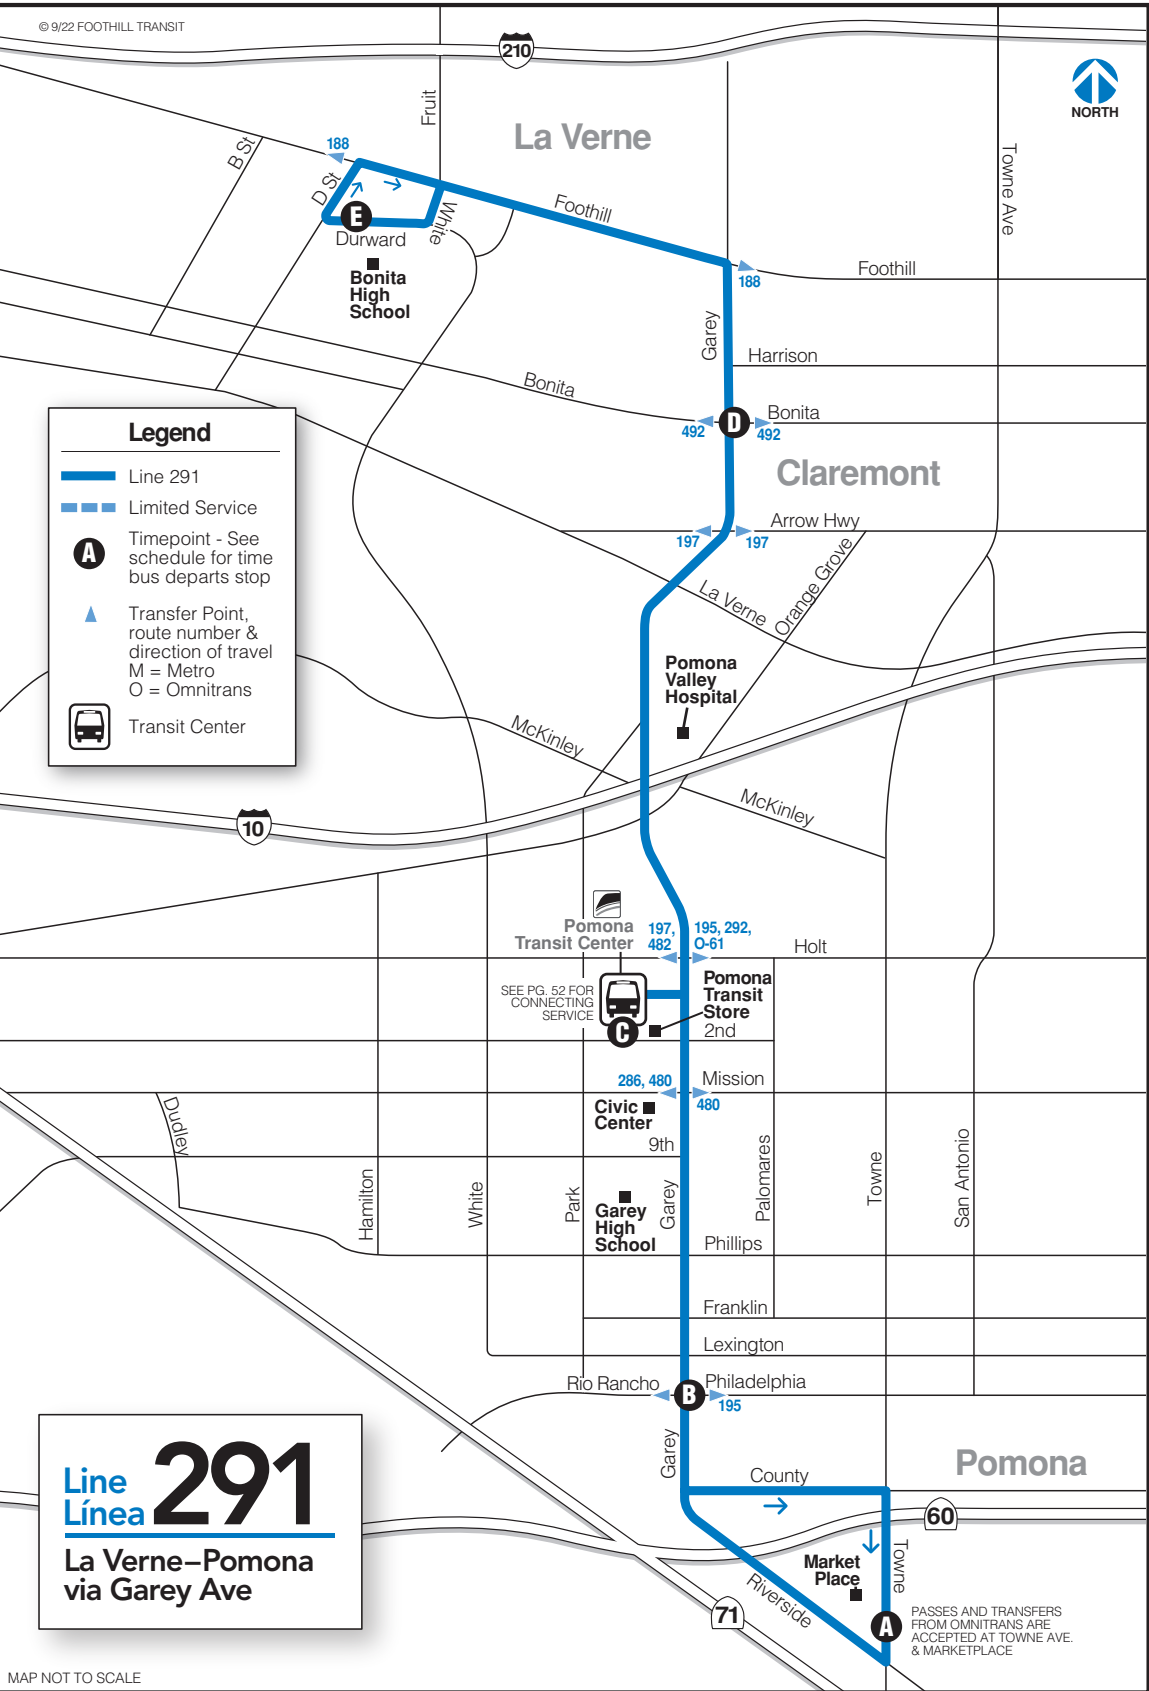

Legend

- Line 291
- Limited Service
- A** Timepoint - See schedule for time bus departs stop
- Transfer Point, route number & direction of travel
M = Metro
O = Omnitrans
- Transit Center

Line 291
La Verne–Pomona
 via Garey Ave

POMONA TO LA VERNE POMONA HACIA LA VERNE

A Towne Ave. & Marketplace	B Garey Ave. & Philadelphia St.	C Pomona Transit Center	D Garey Ave. & Bonita Ave.	E Durward Way & D St.
5:00	5:05	5:21	5:33	5:42
6:00	6:05	6:21	6:33	6:42
6:30	6:35	6:51	7:03	7:12
7:00	7:05	7:21	7:33	7:42
7:30	7:35	7:51	8:03	8:12
8:00	8:05	8:21	8:33	8:42
8:30	8:35	8:51	9:03	9:12
9:00	9:05	9:21	9:33	9:42
9:30	9:35	9:51	10:03	10:12
10:00	10:05	10:21	10:33	10:42
10:30	10:35	10:51	11:03	11:12
11:00	11:05	11:21	11:33	11:42
11:30	11:35	11:51	12:03	12:12
12:00	12:05	12:21	12:33	12:42
12:30	12:35	12:51	1:03	1:12
1:00	1:05	1:21	1:33	1:42
1:30	1:35	1:51	2:03	2:12
2:00	2:05	2:21	2:33	2:42
2:30	2:35	2:51	3:03	3:12
3:00	3:05	3:21	3:33	3:42
3:30	3:35	3:51	4:03	4:12
4:00	4:05	4:21	4:33	4:42
4:30	4:35	4:51	5:03	5:12
5:00	5:05	5:21	5:33	5:42
5:30	5:35	5:51	6:03	6:12
6:00	6:05	6:21	6:33	6:42
6:30	6:35	6:51	7:03	7:12
7:00	7:05	7:21	7:33	7:42
7:30	7:35	7:51	8:03	8:12
8:30	8:35	8:51	9:03	9:12
9:30	9:35	9:51	10:03	10:12