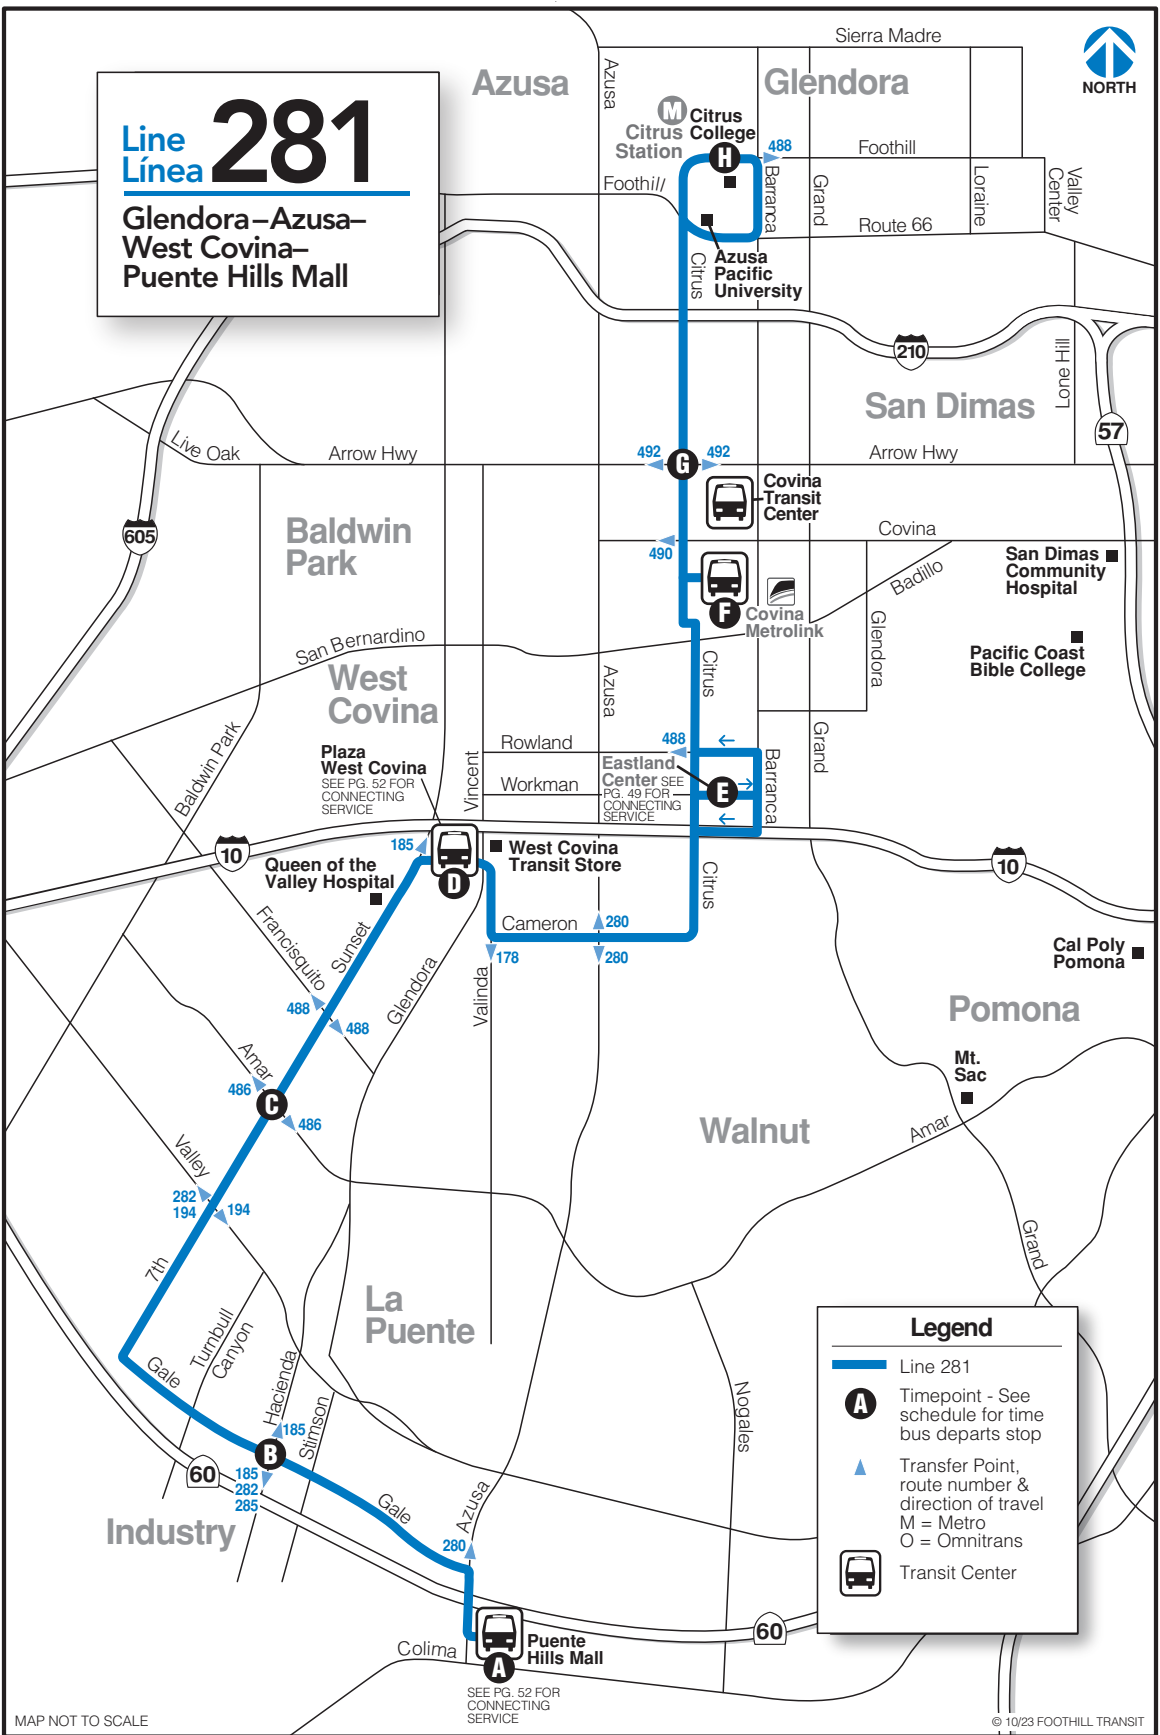

Line 281

Glendora-Azusa-West Covina-Puente Hills Mall

Legend

- Line 281
- A** Timepoint - See schedule for time bus departs stop
- ▲ Transfer Point, route number & direction of travel
M = Metro
O = Omnitrans
- Transit Center