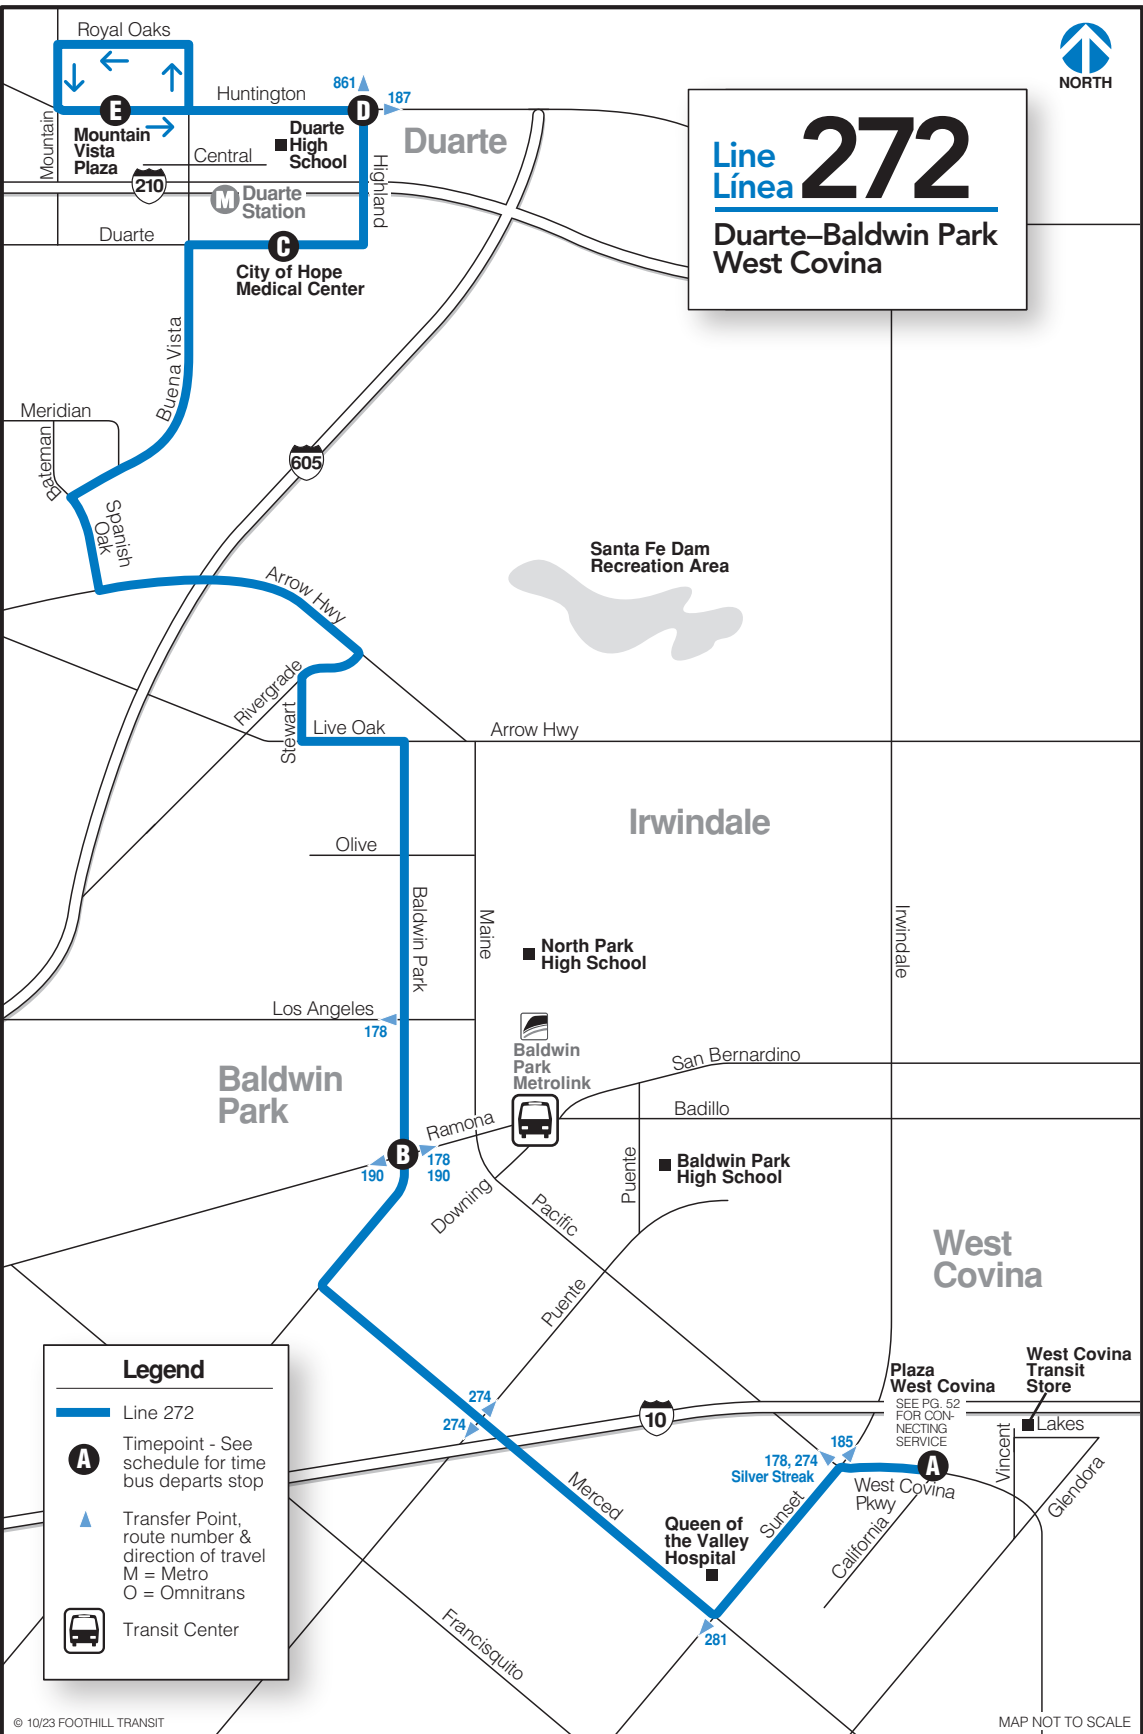

Line 272

Duarte-Baldwin Park West Covina

Legend

- Line 272
- A** Timepoint - See schedule for time bus departs stop
- ▲ Transfer Point, route number & direction of travel
M = Metro
O = Omnitrans
- Transit Center

WEEKEND/HOLIDAY
FIN DE SEMANA Y DÍA FESTIVO

SOUTHBOUND/EN DIRECCIÓN SUR

DUARTE TO WEST COVINA
DUARTE HACIA WEST COVINA

WEEKDAY
ENTRE SEMANA

Mountain Vista Plaza	Huntington Dr. & Highland Ave.	City of Hope Medical Center	Baldwin Park Blvd. & Ramona Blvd.	W. Covina Pkwy. & California Ave.
E	D	C	B	A
5:30	5:35	5:40	6:03	6:25
6:00	6:05	6:10	6:33	6:55
6:30	6:35	6:40	7:03	7:25
7:00	7:05	7:10	7:33	7:55
7:30	7:35	7:40	8:03	8:25
8:00	8:05	8:10	8:33	8:55
9:00	9:05	9:10	9:33	9:55
10:00	10:05	10:10	10:33	10:55
11:00	11:05	11:10	11:33	11:55
12:00	12:05	12:10	12:33	12:55
1:00	1:05	1:10	1:33	1:55
2:00	2:05	2:10	2:33	2:55
3:00	3:05	3:10	3:33	3:55
4:00	4:05	4:10	4:33	4:55
5:00	5:05	5:10	5:33	5:55
5:30	5:35	5:40	6:03	6:25
6:00	6:05	6:10	6:33	6:55
6:30	6:35	6:40	7:03	7:25
7:00	7:05	7:10	7:33	7:55
8:00	8:05	8:10	8:33	8:55